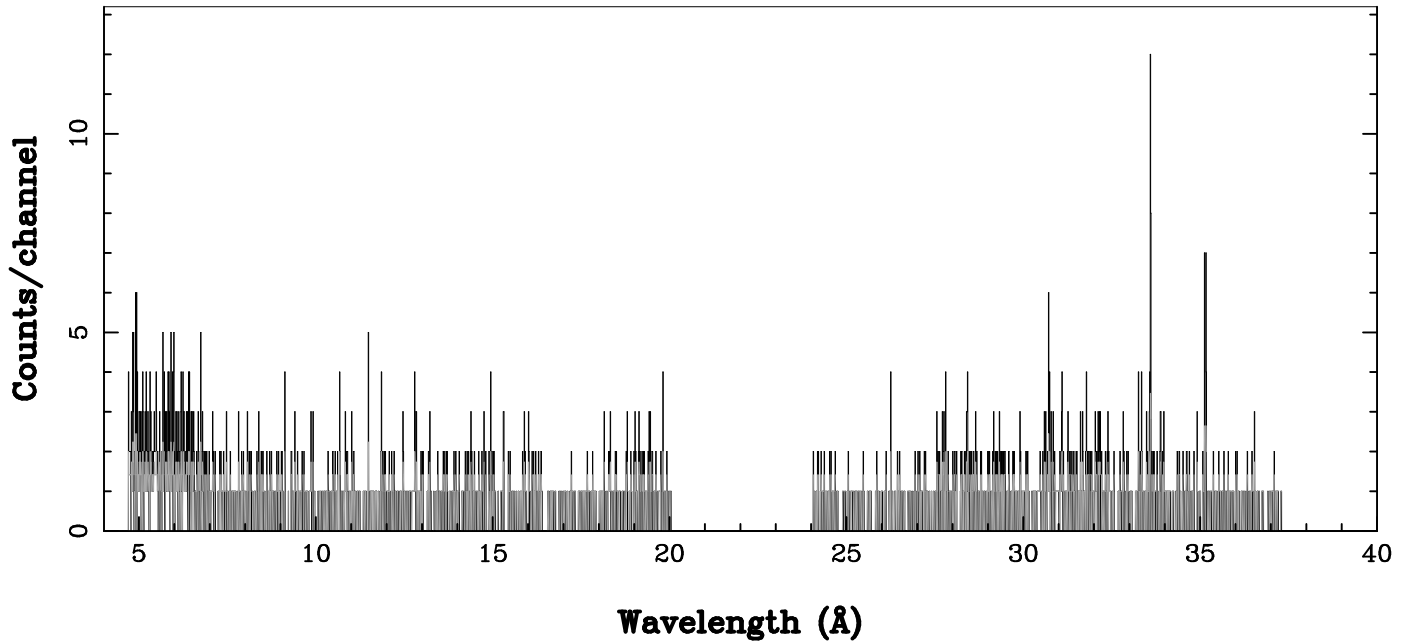

XMM - RGS2 - OBJECT: SAX J0635+0521 - RA: 98.82499 - DEC: 5.553055
OBS-ID: 0146871001 - EXP-ID: Indef - Exp. Time: 9243.083984375
Key: - data - errors

DATE-OBS 2003-10-15T22:51:47
DATE-END 2003-10-16T01:28:59

SOURCE ID: 25 - SPECTRUM ORDER: 1
WHOLE_FIELD

SRC+BKG SPECTRUM, No rebinning

SOURCE ID: 25 - SPECTRUM ORDER: 2
WHOLE_FIELD

SRC+BKG SPECTRUM, No rebinning