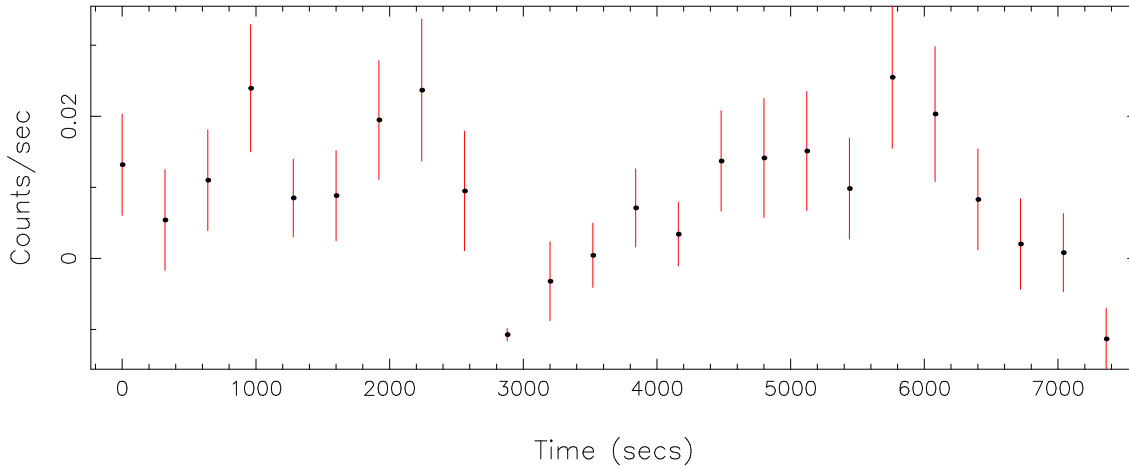

Filename: product/P0146871101M2S002SRCTSR8001.FIT

Obs. ID: 0146871101 (SAX J0635+05)

Exp ID: M2S002

Source no.: 1

Source RA\_corr: 6:35:18.24 (J2000)

Source Dec\_corr: 5:33:5.1 (J2000)

Time series bin size: 320 secs

Plotted bin size: 320 secs

Time series start (MJD): 52920.3275798

Background subtracted time series

Mean Rate=  $9.12187 \times 10^{-3}$

Background time series

Mean Rate=  $6.53535 \times 10^{-3}$

GTI time series (histogram) and fractional exposure values (blue points)