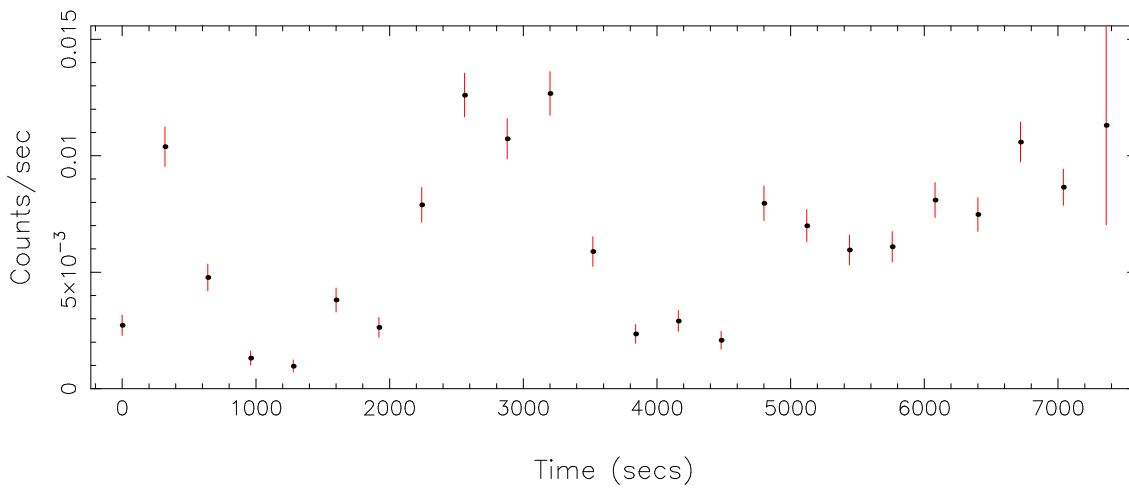

Plotted bin size: 320 secs

Time series start (MJD): 52920.3275798

Background subtracted time series

Mean Rate=  $9.12187 \times 10^{-3}$

Background time series

Mean Rate=  $6.53535 \times 10^{-3}$

GTI time series (histogram) and fractional exposure values (blue points)