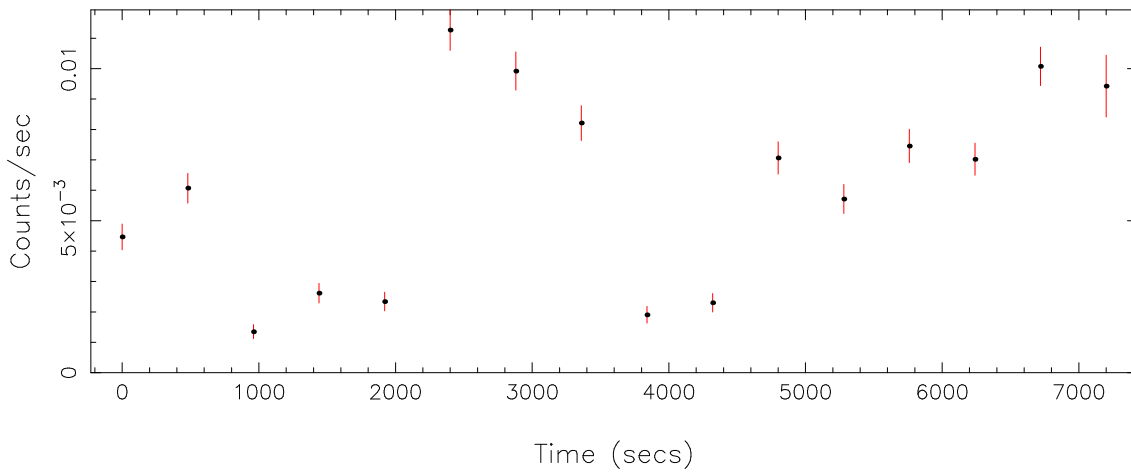

Plotted bin size: 480 secs

Time series start (MJD): 52920.3285058

Background subtracted time series

Mean Rate= 0.01134258

Background time series

Mean Rate= 6.07543×10^{-3}

GTI time series (histogram) and fractional exposure values (blue points)