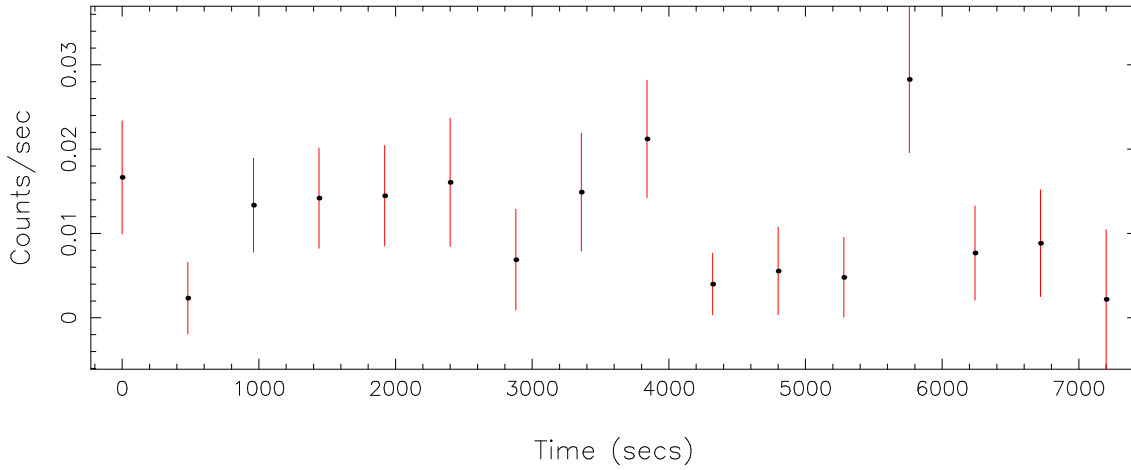

Filename: product/P0146871101M2S002SRCTSR8002.FIT

Obs. ID: 0146871101 (SAX J0635+05)

Exp ID: M2S002

Source no.: 2

Source RA_corr: 6:35:41.99 (J2000)

Source Dec_corr: 5:31:38.1 (J2000)

Time series bin size: 480 secs

Plotted bin size: 480 secs

Time series start (MJD): 52920.3285058

Background subtracted time series

Mean Rate= 0.01134258

Background time series

Mean Rate= 6.07543×10^{-3}

GTI time series (histogram) and fractional exposure values (blue points)