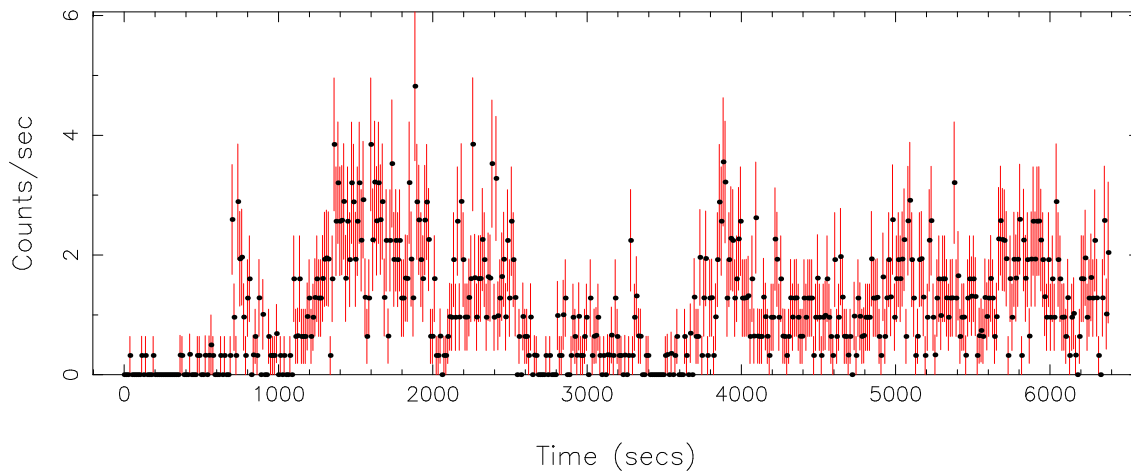

Plotted bin size: 12.4799995 secs

Time series start (MJD): 52920.3386696

Background subtracted time series

Mean Rate=  $2.24474 \times 10^{-3}$

Background time series

Mean Rate= 1.08036688

GTI time series (histogram) and fractional exposure values (blue points)