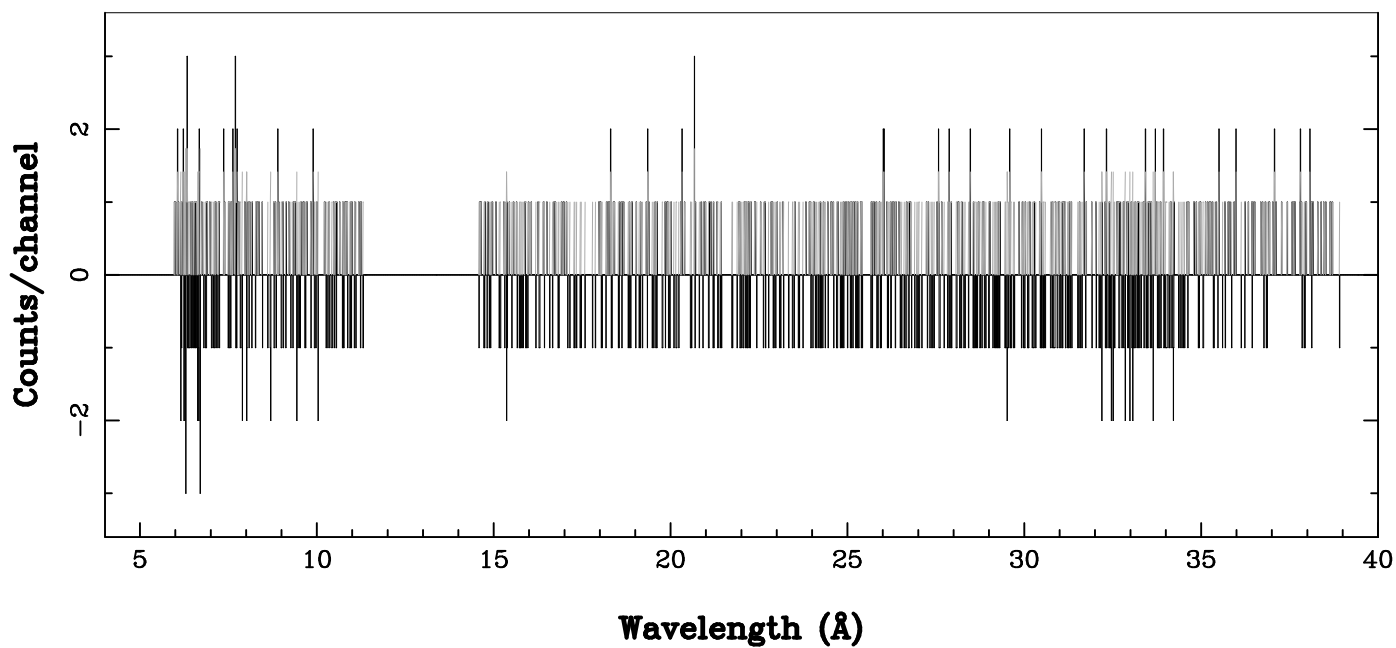

XMM - RGS1 - OBJECT: SAX J0635+0521 - RA: 98.92501 - DEC: 5.527235
OBS-ID: 0146871101 - EXP-ID: Indef - Exp. Time: 7549.6005859375
Key: - data - errors

DATE-OBS 2003-10-08T07:47:18
DATE-END 2003-10-08T09:54:12

SOURCE ID: 4 - SPECTRUM ORDER: 1
EPIC00002

NET SPECTRUM, No rebinning

SOURCE ID: 4 - SPECTRUM ORDER: 2
EPIC00002

NET SPECTRUM, No rebinning