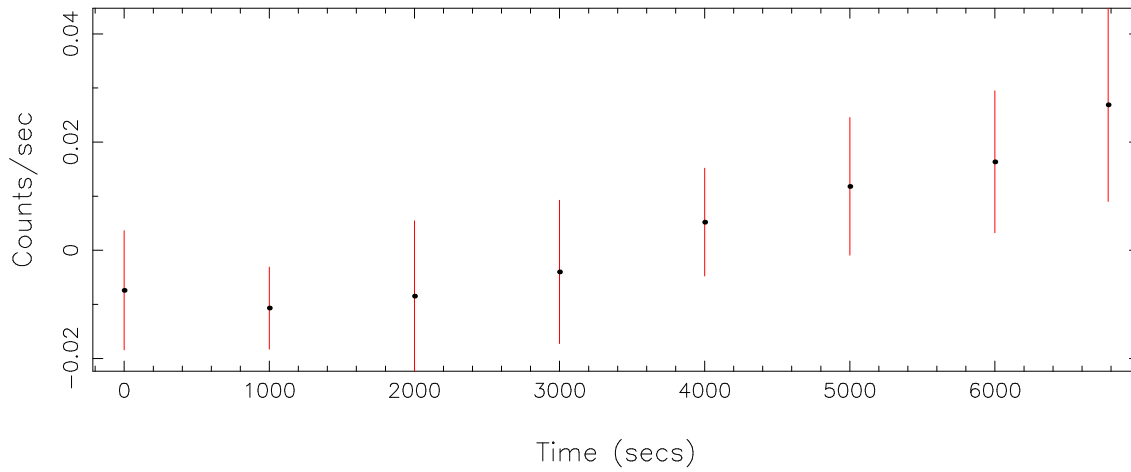

Filename: product/P0146871101R1S004SRCTSR0004.FIT

Obs. ID: 0146871101 (SAX J0635+05)

Exp ID: RGS1004

Source no.: 4

Source RA\_corr: 6:35:42.00 (J2000)

Source Dec\_corr: 5:31:38.0 (J2000)

Time series bin size: 1000 secs

Plotted bin size: 1000 secs

Time series start (MJD): 52920.3315533

Background subtracted time series

Mean Rate=  $3.70895 \times 10^{-3}$

Background time series

Mean Rate= 0.08680859

GTI time series (histogram) and fractional exposure values (blue points)