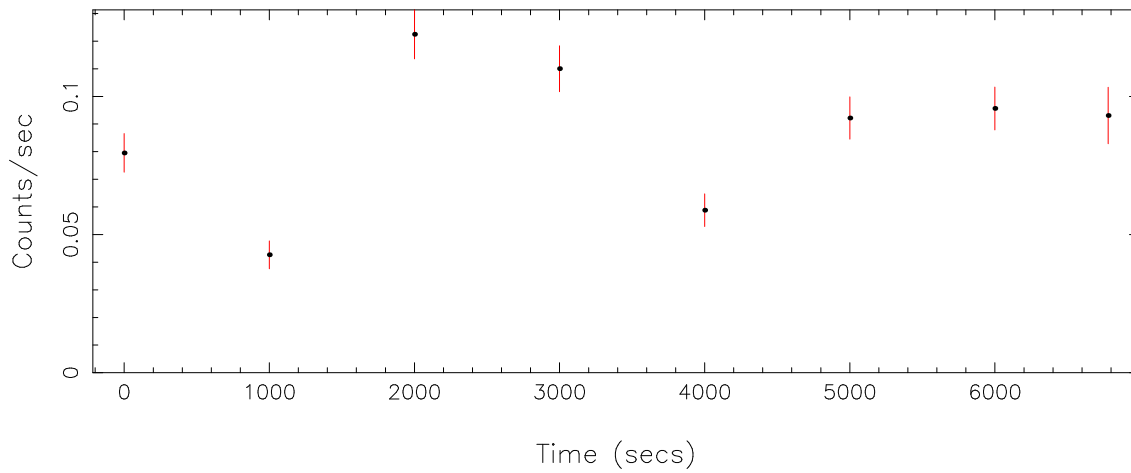

Plotted bin size: 1000 secs

Time series start (MJD): 52920.3315533

Background subtracted time series

Mean Rate=  $3.70895 \times 10^{-3}$

Background time series

Mean Rate= 0.08680859

GTI time series (histogram) and fractional exposure values (blue points)