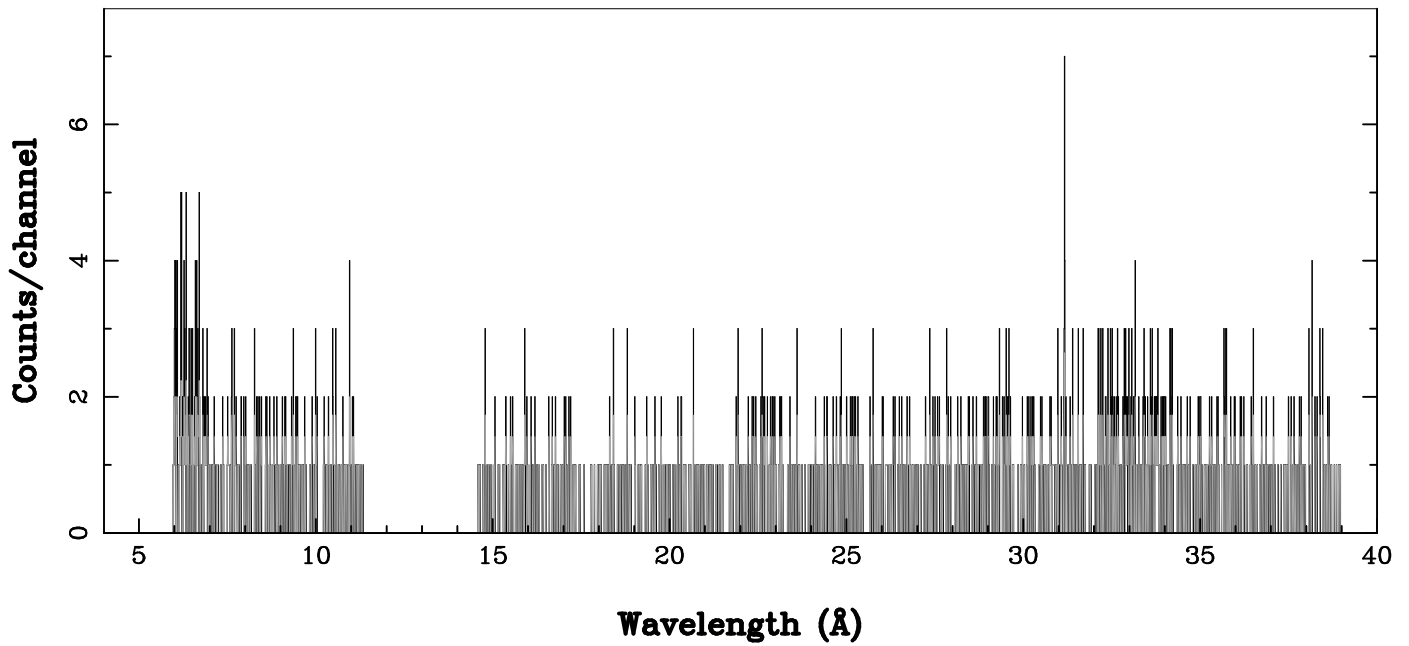

XMM - RGS1 - OBJECT: SAX J0635+0521 - RA: 98.92501 - DEC: 5.527235
OBS-ID: 0146871101 - EXP-ID: Indef - Exp. Time: 7549.6005859375
Key: - data - errors

DATE-OBS 2003-10-08T07:47:18
DATE-END 2003-10-08T09:54:12

SOURCE ID: 11 - SPECTRUM ORDER: 1
WHOLE_FIELD

SRC+BKG SPECTRUM, No rebinning

SOURCE ID: 11 - SPECTRUM ORDER: 2
WHOLE_FIELD

SRC+BKG SPECTRUM, No rebinning