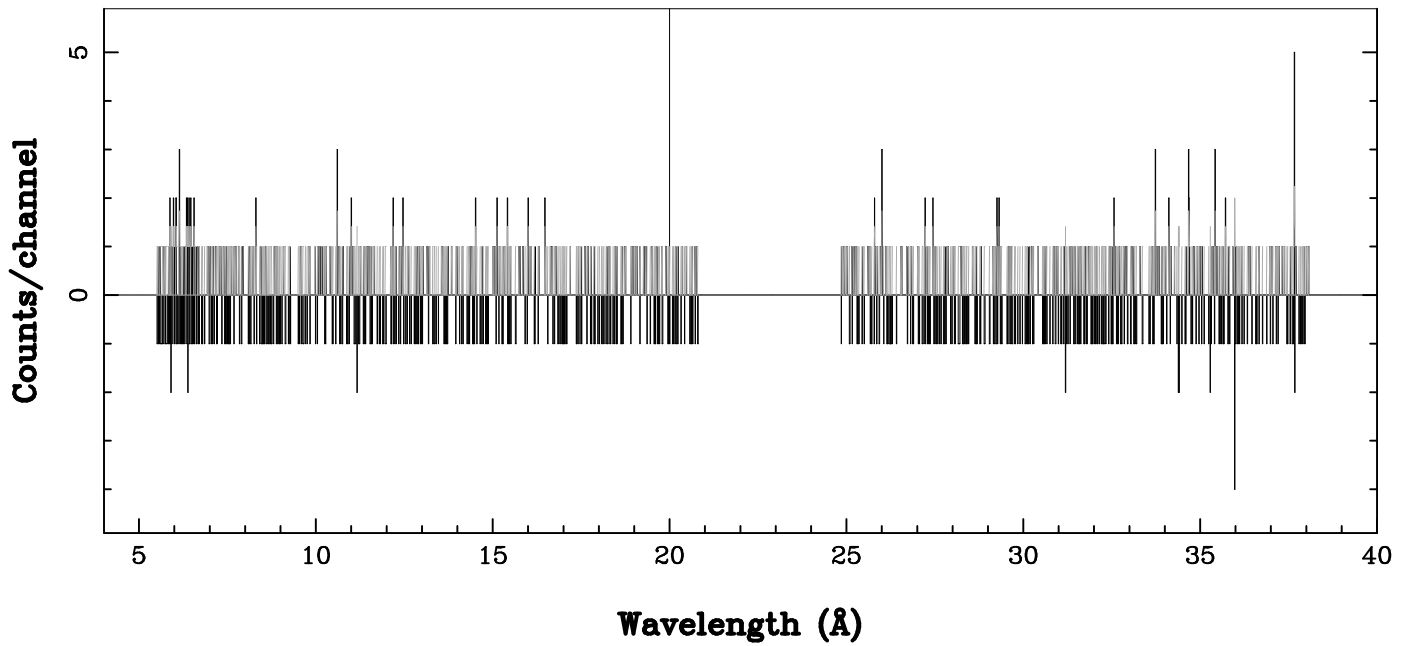

XMM - RGS2 - OBJECT: SAX J0635+0521 - RA: 98.92501 - DEC: 5.527235  
OBS-ID: 0146871101 - EXP-ID: Indef - Exp. Time: 7525.90966796875  
Key: - data - errors

DATE-OBS 2003-10-08T07:47:26  
DATE-END 2003-10-08T09:54:12

SOURCE ID: 4 - SPECTRUM ORDER: 1  
EPIC00002

NET SPECTRUM, No rebinning

SOURCE ID: 4 - SPECTRUM ORDER: 2  
EPIC00002

NET SPECTRUM, No rebinning