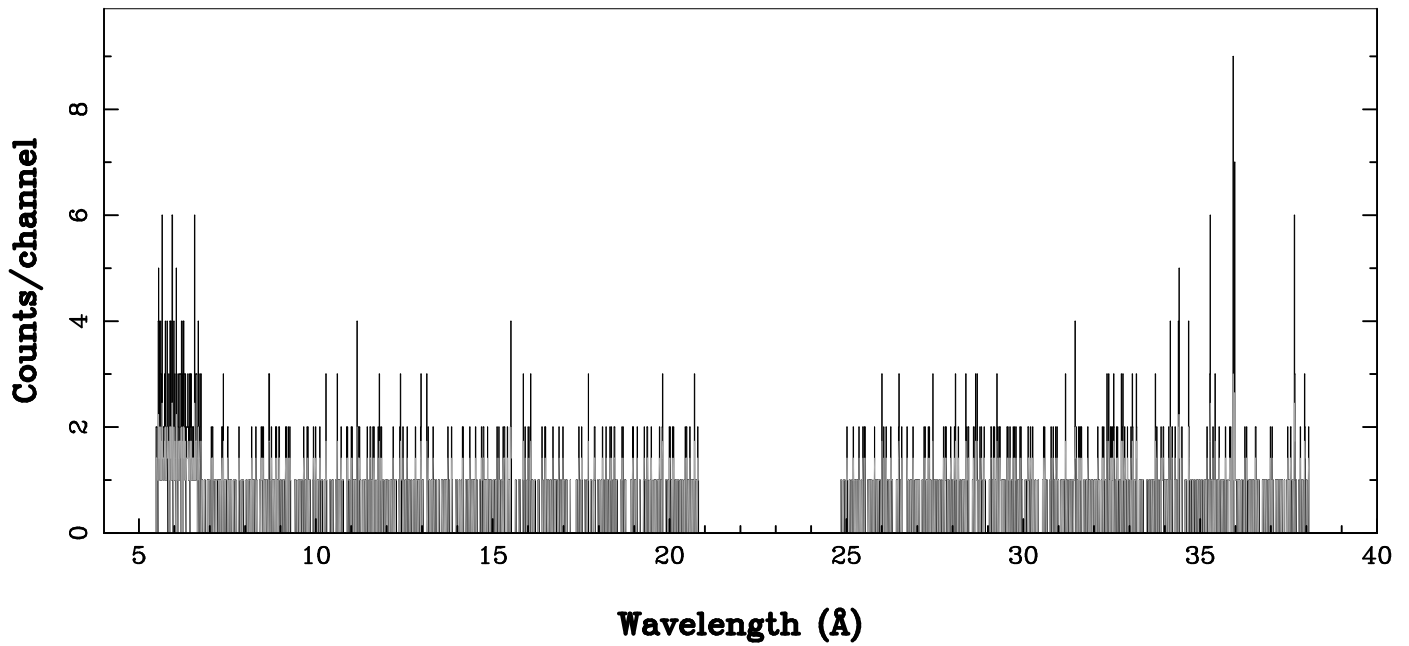

XMM - RGS2 - OBJECT: SAX J0635+0521 - RA: 98.92501 - DEC: 5.527235
OBS-ID: 0146871101 - EXP-ID: Indef - Exp. Time: 7525.90966796875
Key: - data - errors

DATE-OBS 2003-10-08T07:47:26
DATE-END 2003-10-08T09:54:12

SOURCE ID: 11 - SPECTRUM ORDER: 1
WHOLE_FIELD

SRC+BKG SPECTRUM, No rebinning

SOURCE ID: 11 - SPECTRUM ORDER: 2
WHOLE_FIELD

SRC+BKG SPECTRUM, No rebinning