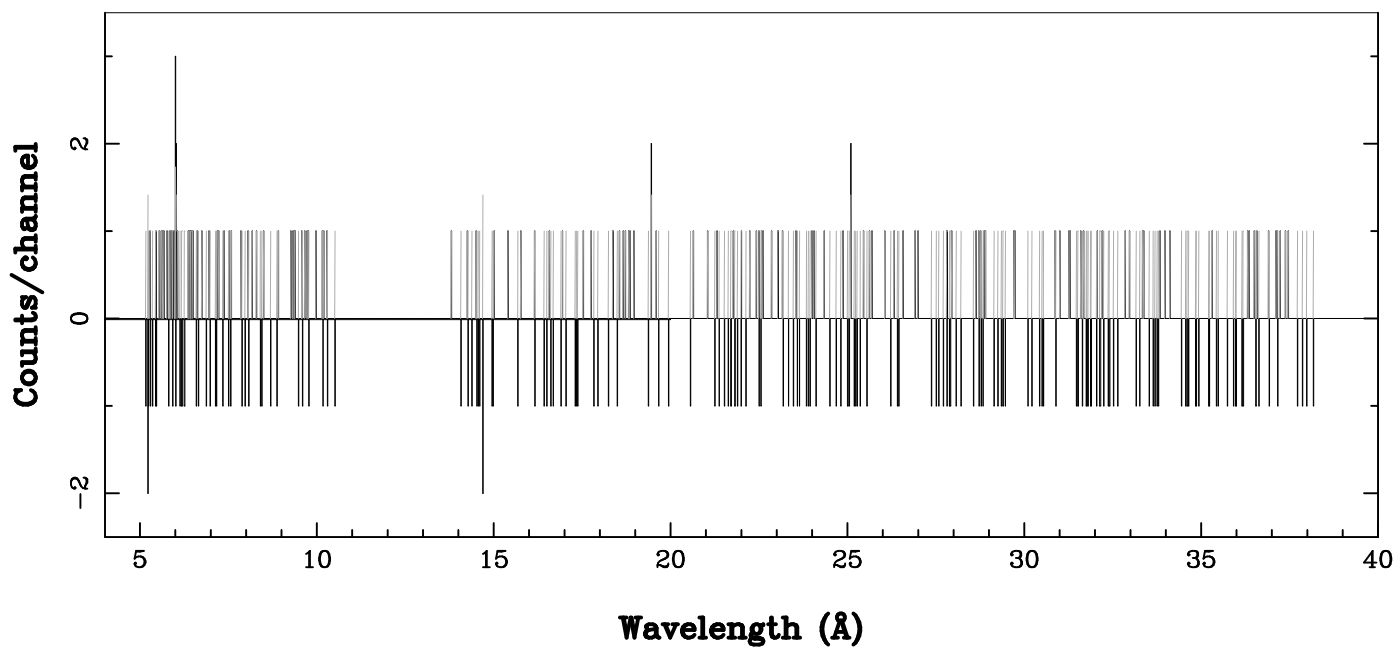

XMM - RGS1 - OBJECT: SAX J0635+0521 - RA: 98.82499 - DEC: 5.553055
OBS-ID: 0146871201 - EXP-ID: Indef - Exp. Time: 1688.7119140625
Key: - data - errors

DATE-OBS 2004-03-14T20:28:05
DATE-END 2004-03-14T22:15:02

SOURCE ID: 1 - SPECTRUM ORDER: 1
PROPOSAL

NET SPECTRUM, No rebinning

SOURCE ID: 1 - SPECTRUM ORDER: 2
PROPOSAL

NET SPECTRUM, No rebinning