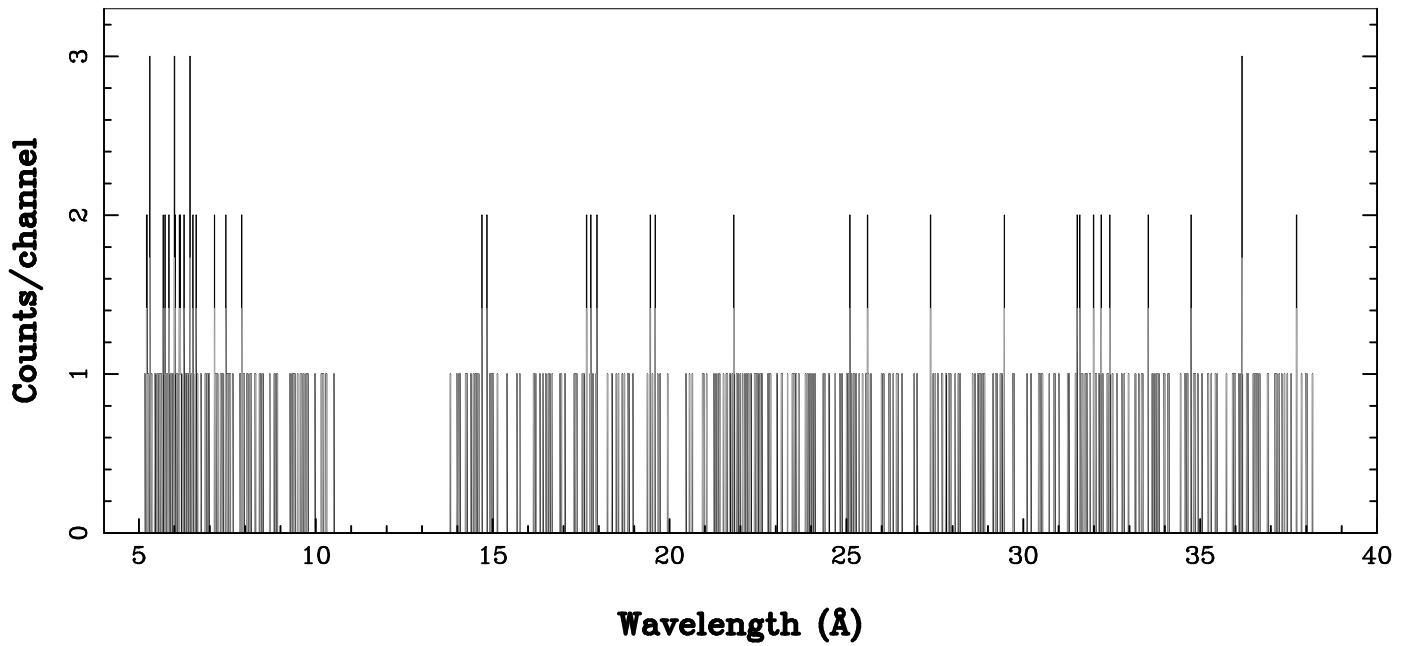

XMM - RGS1 - OBJECT: SAX J0635+0521 - RA: 98.82499 - DEC: 5.553055
OBS-ID: 0146871201 - EXP-ID: Indef - Exp. Time: 1688.7119140625
Key: - data - errors

DATE-OBS 2004-03-14T20:28:05
DATE-END 2004-03-14T22:15:02

SOURCE ID: 3 - SPECTRUM ORDER: 1
WHOLE_FIELD

SRC+BKG SPECTRUM, No rebinning

SOURCE ID: 3 - SPECTRUM ORDER: 2
WHOLE_FIELD

SRC+BKG SPECTRUM, No rebinning