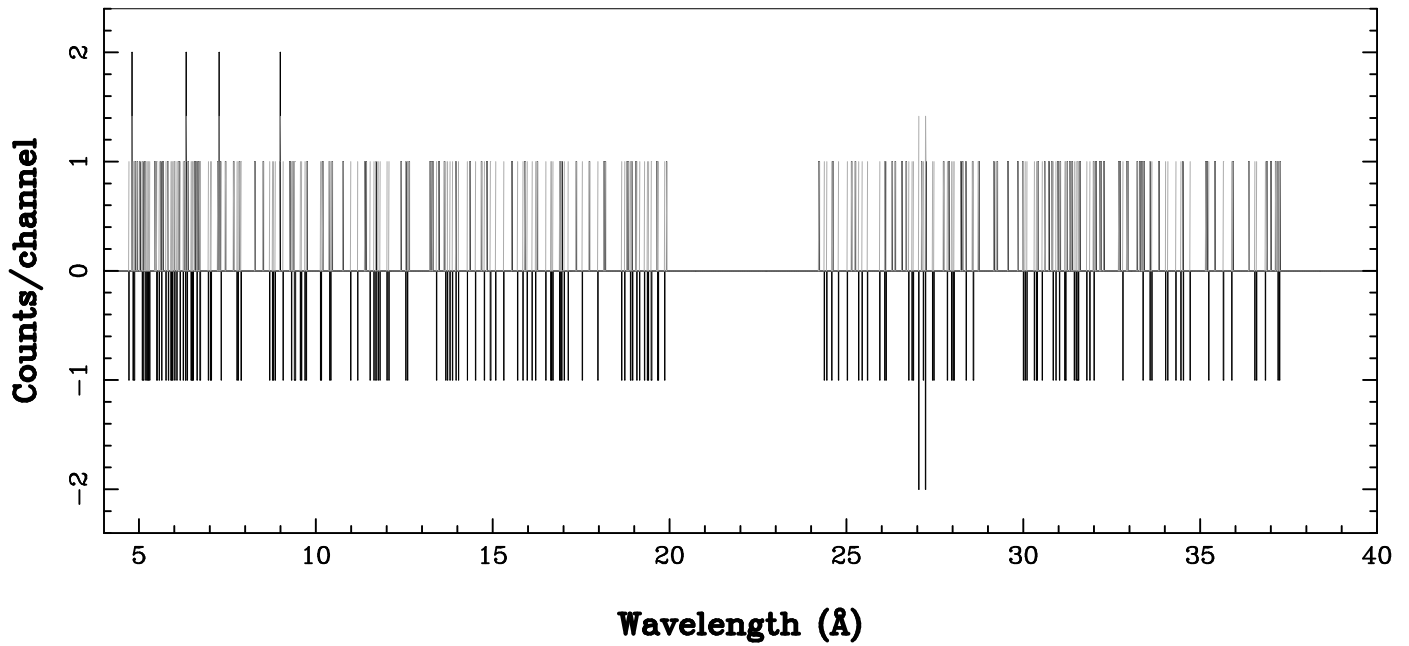

XMM - RGS2 - OBJECT: SAX J0635+0521 - RA: 98.82499 - DEC: 5.553055
OBS-ID: 0146871201 - EXP-ID: Indef - Exp. Time: 1688.6484375
Key: - data - errors

DATE-OBS 2004-03-14T20:28:12
DATE-END 2004-03-14T22:14:57

SOURCE ID: 1 - SPECTRUM ORDER: 1
PROPOSAL

NET SPECTRUM, No rebinning

SOURCE ID: 1 - SPECTRUM ORDER: 2
PROPOSAL

NET SPECTRUM, No rebinning