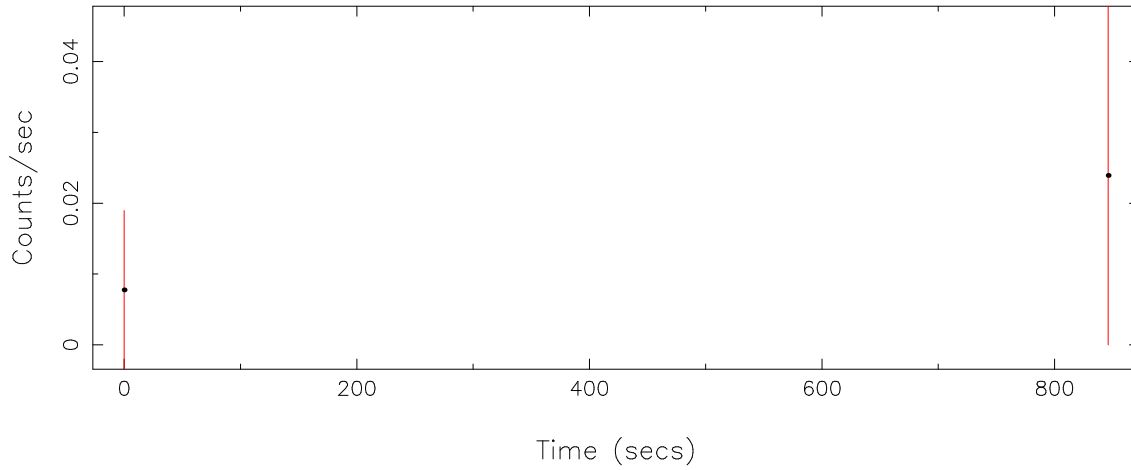

Filename: product/P0146871201R2U002SRCTSR0001.FIT

Obs. ID: 0146871201 (SAX J0635+05)

Exp ID: RGS2002

Source no.: 1

Source RA_corr: 6:35:17.99 (J2000)

Source Dec_corr: 5:33:11.0 (J2000)

Time series bin size: 1000 secs

Plotted bin size: 1000 secs

Time series start (MJD): 53078.9138965

Background subtracted time series

Mean Rate= 0.01583849

Background time series

Mean Rate= 0.144412

GTI time series (histogram) and fractional exposure values (blue points)