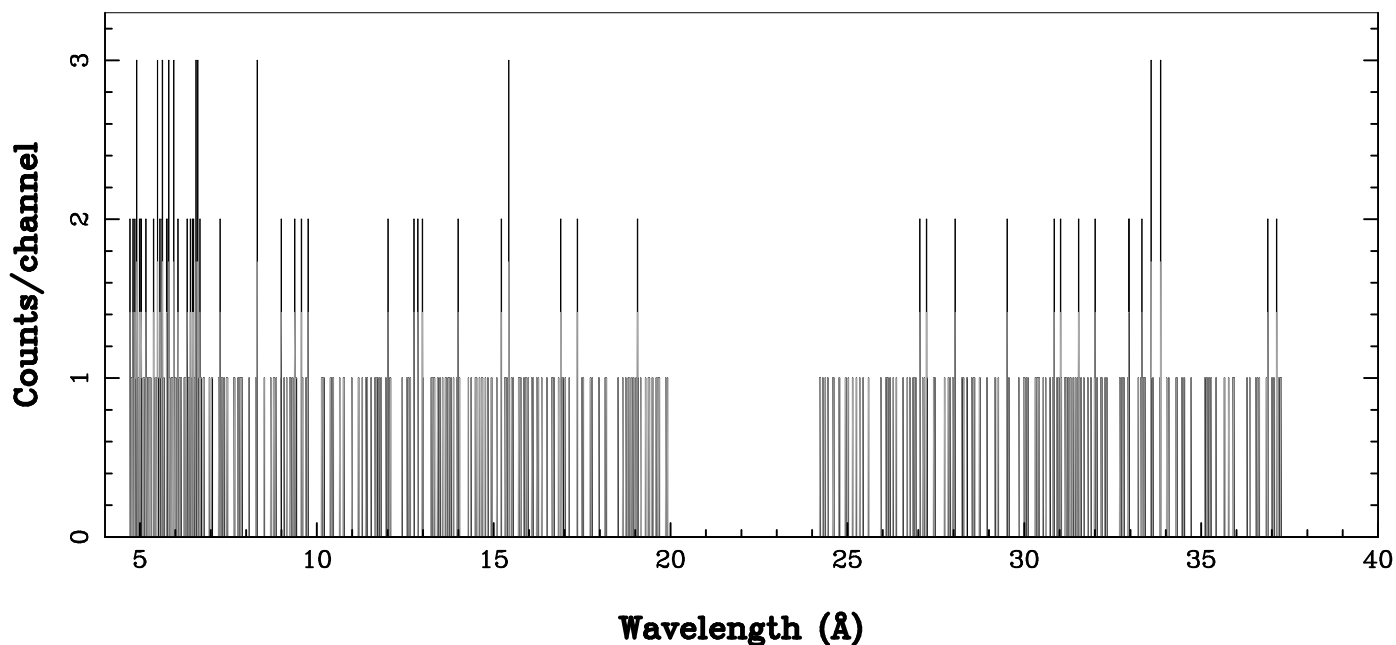

XMM - RGS2 - OBJECT: SAX J0635+0521 - RA: 98.82499 - DEC: 5.553055
OBS-ID: 0146871201 - EXP-ID: Indef - Exp. Time: 1688.6484375
Key: - data - errors

DATE-OBS 2004-03-14T20:28:12
DATE-END 2004-03-14T22:14:57

SOURCE ID: 3 - SPECTRUM ORDER: 1
WHOLE_FIELD

SRC+BKG SPECTRUM, No rebinning

SOURCE ID: 3 - SPECTRUM ORDER: 2
WHOLE_FIELD

SRC+BKG SPECTRUM, No rebinning