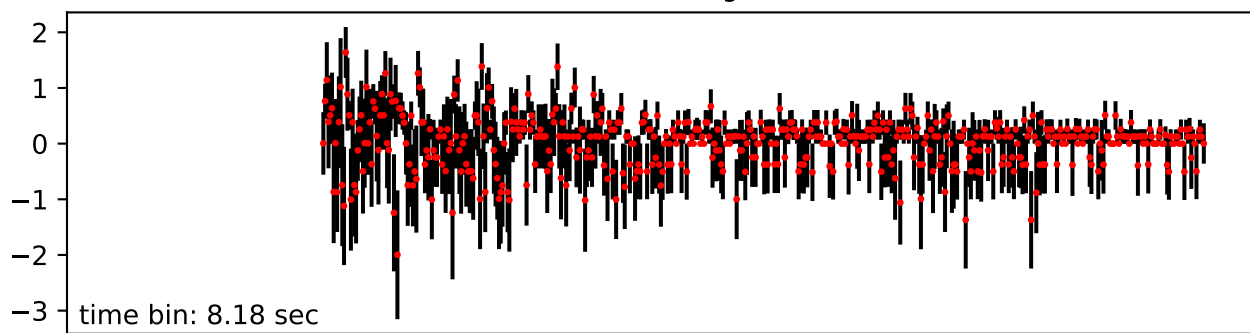

Merged TimeSeries

OBS_ID: 0146871301

EPIC SRCNUM: 2

RA,Dec: 06h35m42.313s +05d31m33.5311s

EPN Timing