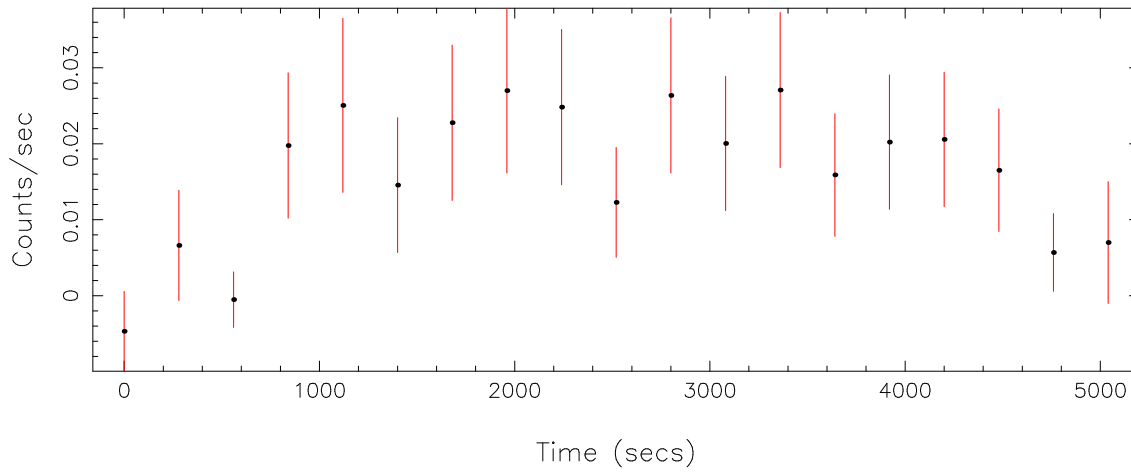

Filename: product/P0146871301M1S001SRCTSR8001.FIT

Obs. ID: 0146871301 (SAX J0635+05)

Exp ID: M1S001

Source no.: 1

Source RA_corr: 6:35:18.34 (J2000)

Source Dec_corr: 5:33:5.7 (J2000)

Time series bin size: 280 secs

Plotted bin size: 280 secs

Time series start (MJD): 53077.5044670

Background subtracted time series

Mean Rate= 0.01616196

Background time series

Mean Rate= 4.20676×10^{-3}

GTI time series (histogram) and fractional exposure values (blue points)