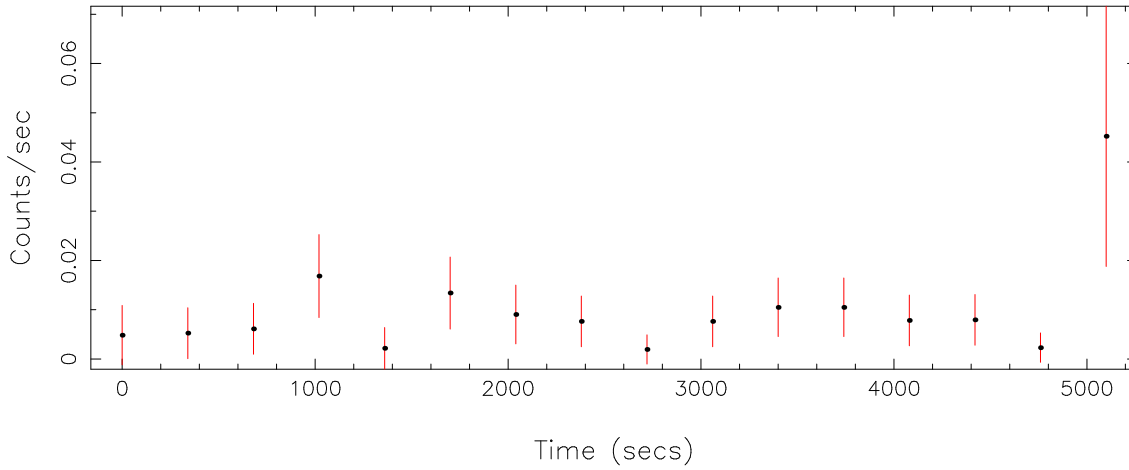

Filename: product/P0146871301M1S001SRCTSR8002.FIT
 Obs. ID: 0146871301 (SAX J0635+05)
 Exp ID: M1S001
 Source no.: 2
 Source RA_corr: 6:35:42.31 (J2000)
 Source Dec_corr: 5:31:33.5 (J2000)
 Time series bin size: 340 secs
 Plotted bin size: 340 secs
 Time series start (MJD): 53077.5048142

Background subtracted time series

Mean Rate= 9.94133×10^{-3}

Background time series

Mean Rate= 2.58765×10^{-3}

GTI time series (histogram) and fractional exposure values (blue points)