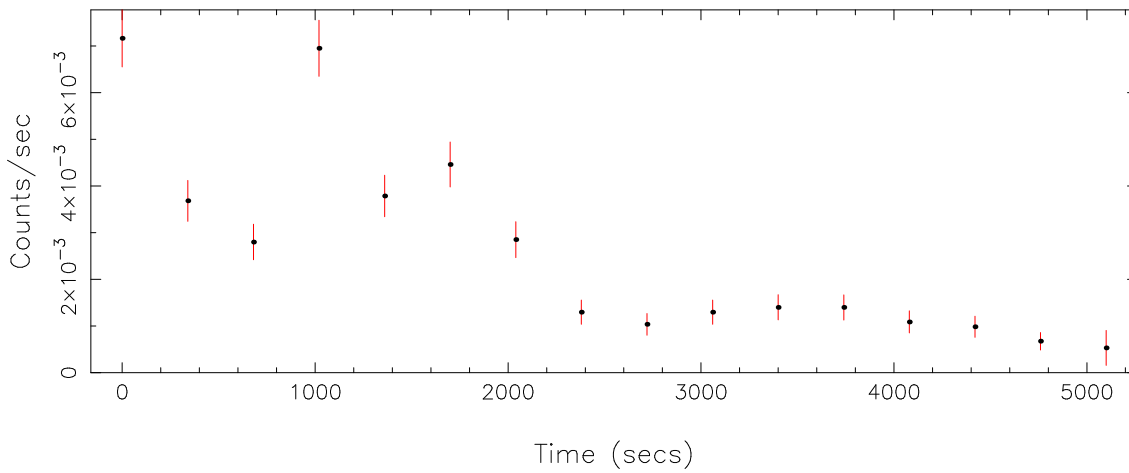

Filename: product/P0146871301M1S001SRCTSR8002.FIT
 Obs. ID: 0146871301 (SAX J0635+05)
 Exp ID: M1S001
 Source no.: 2
 Source RA_corr: 6:35:42.31 (J2000)
 Source Dec_corr: 5:31:33.5 (J2000)
 Time series bin size: 340 secs
 Plotted bin size: 340 secs
 Time series start (MJD): 53077.5048142

Background subtracted time series

Mean Rate= 9.94133×10^{-3}

Background time series

Mean Rate= 2.58765×10^{-3}

GTI time series (histogram) and fractional exposure values (blue points)