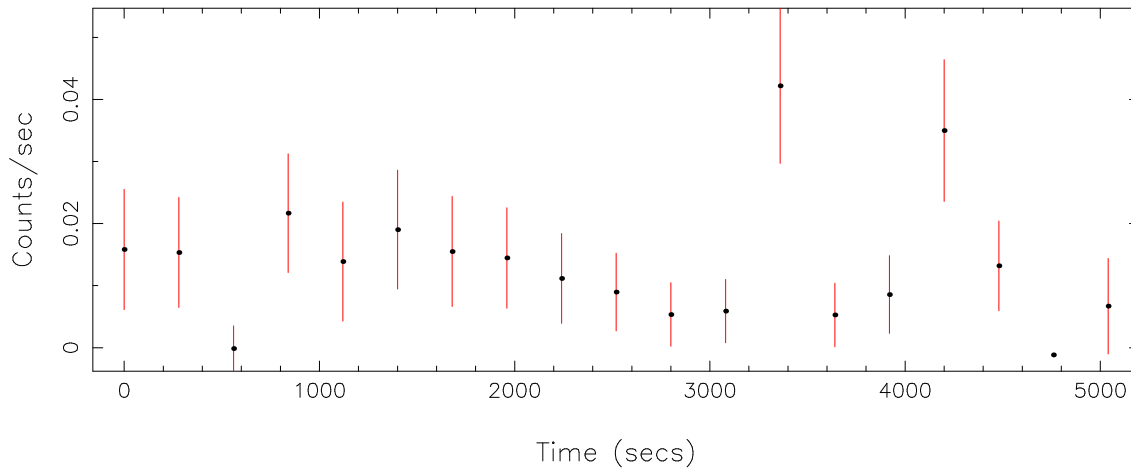

Filename: product/P0146871301M2S002SRCTSR8001.FIT

Obs. ID: 0146871301 (SAX J0635+05)

Exp ID: M2S002

Source no.: 1

Source RA_corr: 6:35:18.34 (J2000)

Source Dec_corr: 5:33:5.7 (J2000)

Time series bin size: 280 secs

Plotted bin size: 280 secs

Time series start (MJD): 53077.5044782

Background subtracted time series

Mean Rate= 0.01351136

Background time series

Mean Rate= 3.6202×10^{-3}

GTI time series (histogram) and fractional exposure values (blue points)