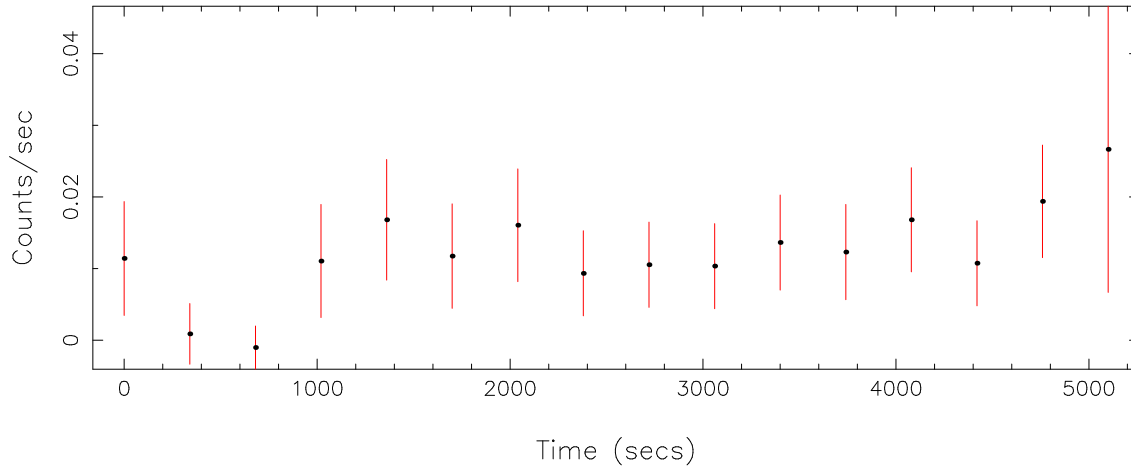

Filename: product/P0146871301M2S002SRCTSR8002.FIT

Obs. ID: 0146871301 (SAX J0635+05)

Exp ID: M2S002

Source no.: 2

Source RA_corr: 6:35:42.31 (J2000)

Source Dec_corr: 5:31:33.5 (J2000)

Time series bin size: 340 secs

Plotted bin size: 340 secs

Time series start (MJD): 53077.5048254

Background subtracted time series

Mean Rate= 0.01229515

Background time series

Mean Rate= 3.76706×10^{-3}

GTI time series (histogram) and fractional exposure values (blue points)