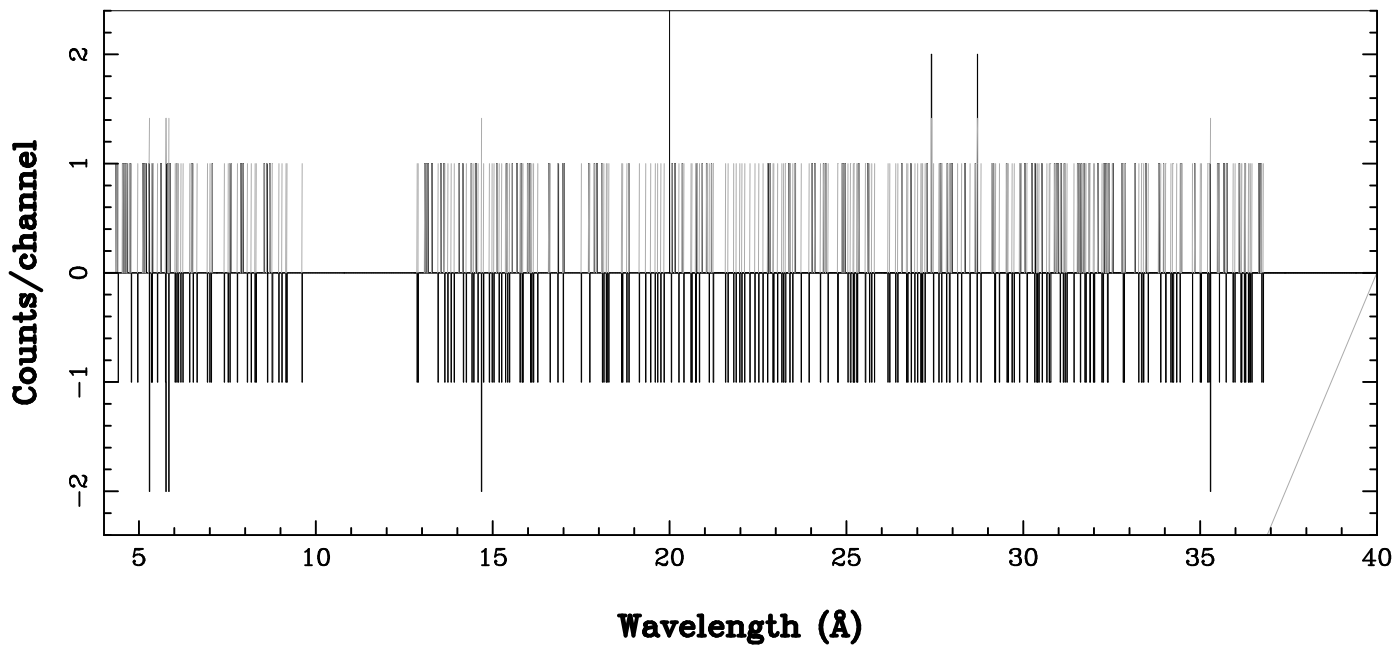

XMM - RGS1 - OBJECT: SAX J0635+0521 - RA: 98.92631 - DEC: 5.525980
OBS-ID: 0146871301 - EXP-ID: Indef - Exp. Time: 5350.94384765625
Key: - data - errors

DATE-OBS 2004-03-13T12:02:28
DATE-END 2004-03-13T13:32:34

SOURCE ID: 4 - SPECTRUM ORDER: 1
EPIC00002

NET SPECTRUM, No rebinning

SOURCE ID: 4 - SPECTRUM ORDER: 2
EPIC00002

NET SPECTRUM, No rebinning