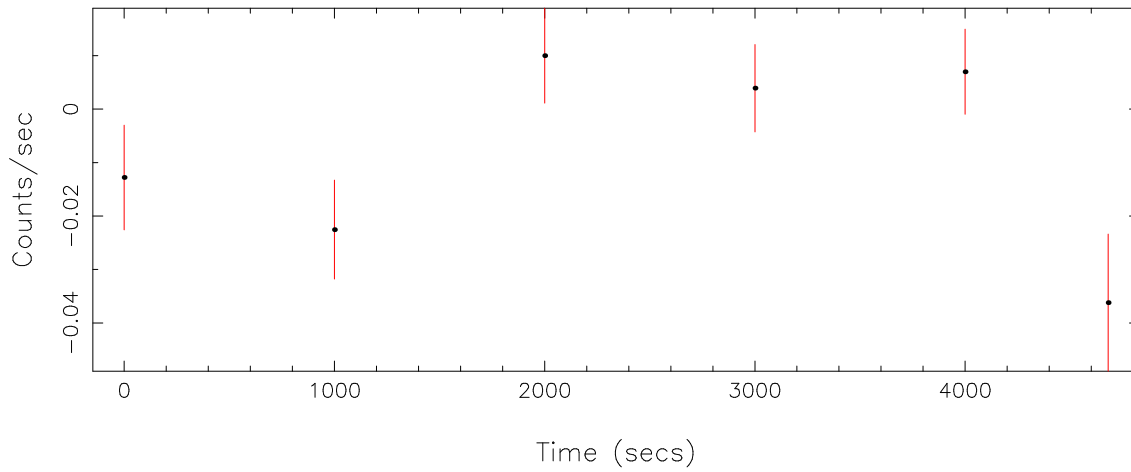

Filename: product/P0146871301R1U002SRCTSR0004.FIT

Obs. ID: 0146871301 (SAX J0635+05)

Exp ID: RGS1002

Source no.: 4

Source RA_corr: 6:35:42.31 (J2000)

Source Dec_corr: 5:31:33.5 (J2000)

Time series bin size: 1000 secs

Plotted bin size: 1000 secs

Time series start (MJD): 53077.5086714

Background subtracted time series

Mean Rate = -8.43306×10^{-3}

Background time series

Mean Rate = 0.0499985

GTI time series (histogram) and fractional exposure values (blue points)