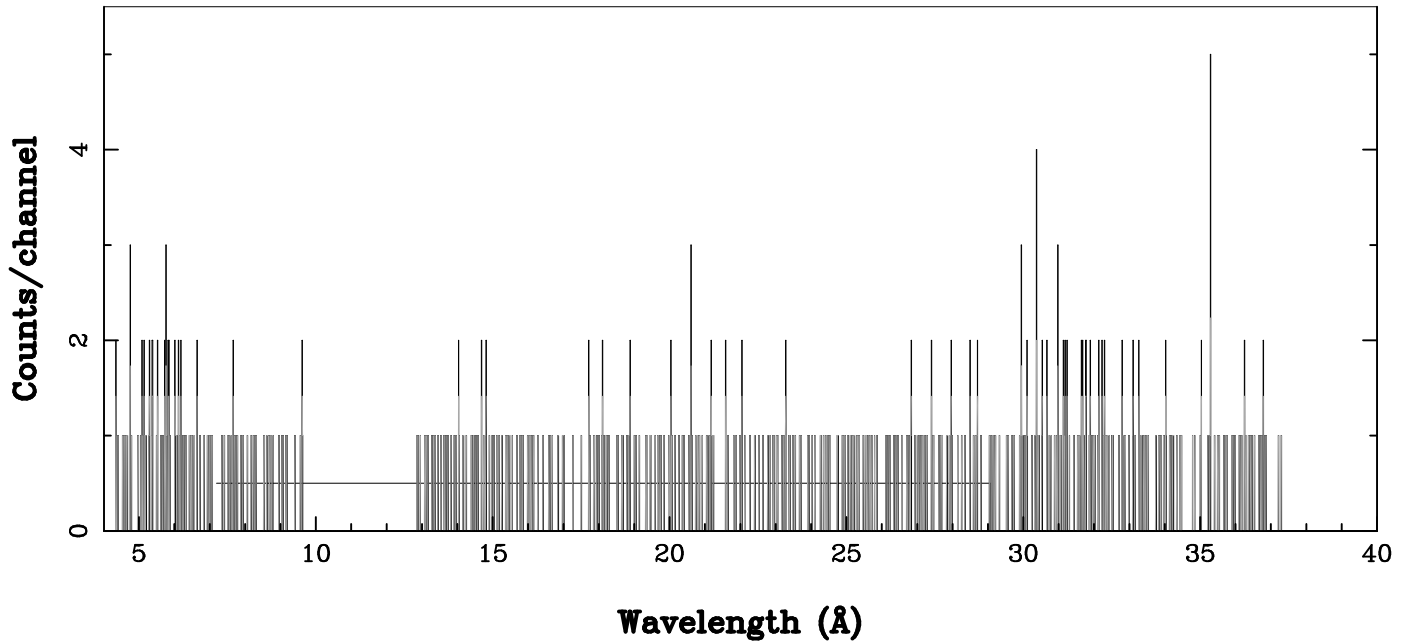

XMM - RGS1 - OBJECT: SAX J0635+0521 - RA: 98.92631 - DEC: 5.525980
OBS-ID: 0146871301 - EXP-ID: Indef - Exp. Time: 5350.94384765625
Key: - data - errors

DATE-OBS 2004-03-13T12:02:28
DATE-END 2004-03-13T13:32:34

SOURCE ID: 17 - SPECTRUM ORDER: 1
WHOLE_FIELD

SRC+BKG SPECTRUM, No rebinning

SOURCE ID: 17 - SPECTRUM ORDER: 2
WHOLE_FIELD

SRC+BKG SPECTRUM, No rebinning