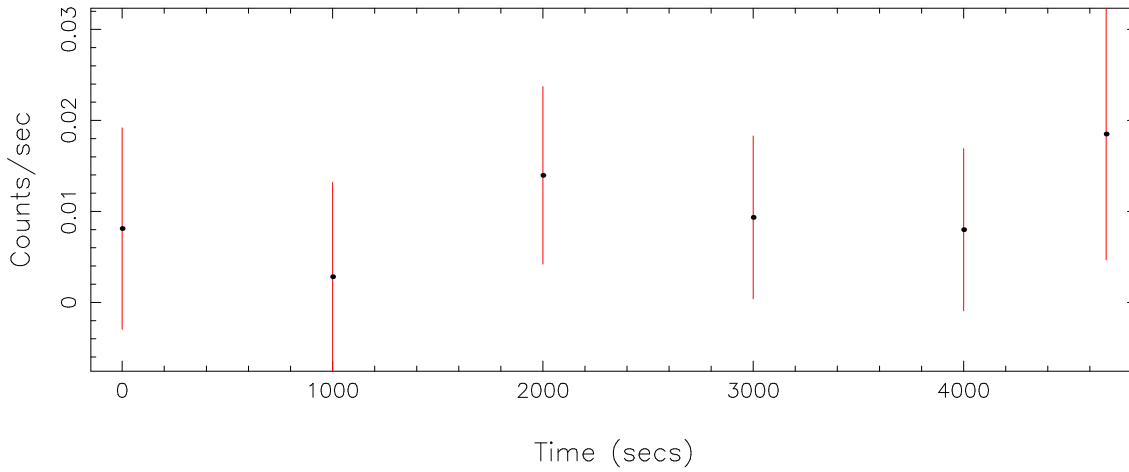

Filename: product/P0146871301R2U002SRCTSR0004.FIT

Obs. ID: 0146871301 (SAX J0635+05)

Exp ID: RGS2002

Source no.: 4

Source RA_corr: 6:35:42.31 (J2000)

Source Dec_corr: 5:31:33.5 (J2000)

Time series bin size: 1000 secs

Plotted bin size: 1000 secs

Time series start (MJD): 53077.5087293

Background subtracted time series

Mean Rate= 0.01012188

Background time series

Mean Rate= 0.04941889

GTI time series (histogram) and fractional exposure values (blue points)