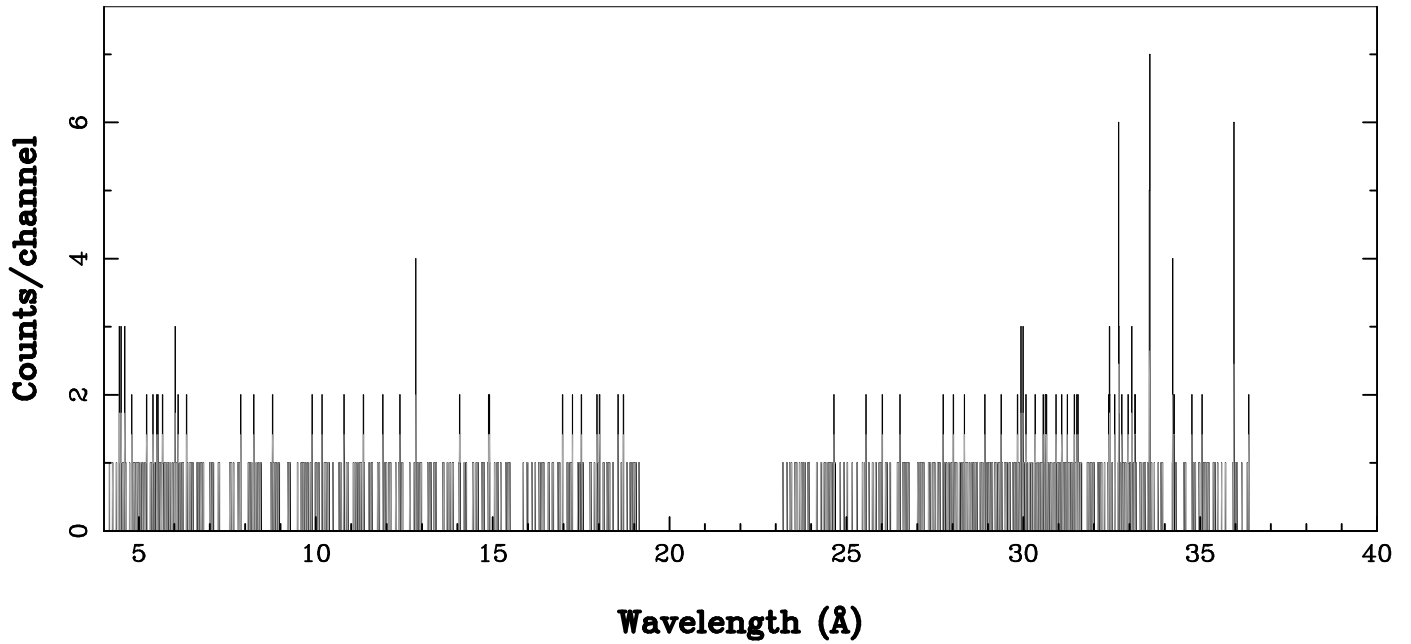

XMM - RGS2 - OBJECT: SAX J0635+0521 - RA: 98.92631 - DEC: 5.525980
OBS-ID: 0146871301 - EXP-ID: Indef - Exp. Time: 5346.4140625
Key: - data - errors

DATE-OBS 2004-03-13T12:02:28
DATE-END 2004-03-13T13:32:38

SOURCE ID: 17 - SPECTRUM ORDER: 1
WHOLE_FIELD

SRC+BKG SPECTRUM, No rebinning

SOURCE ID: 17 - SPECTRUM ORDER: 2
WHOLE_FIELD

SRC+BKG SPECTRUM, No rebinning