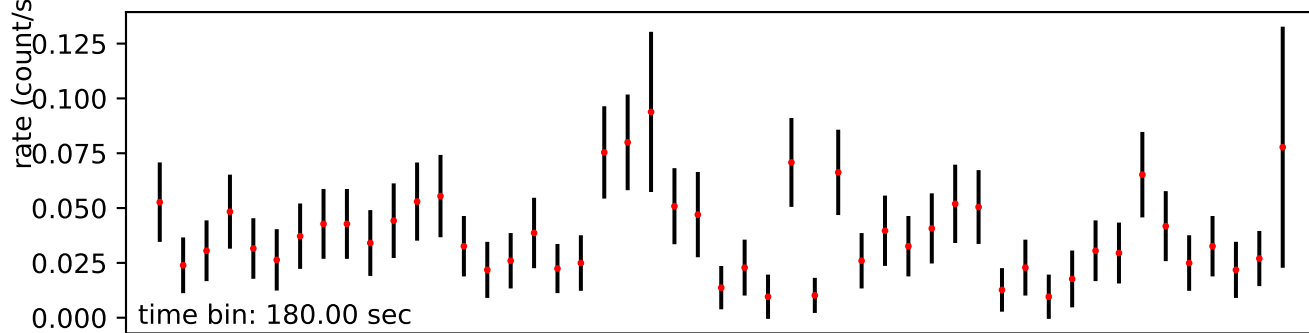

# Merged TimeSeries

OBS\_ID: 0148250201

EPIC SRCNUM: 1

RA,Dec: 14h17m17.8634s +23d17m19.8485s

EPN

EMOS1

EMOS2

RGS1+RGS2