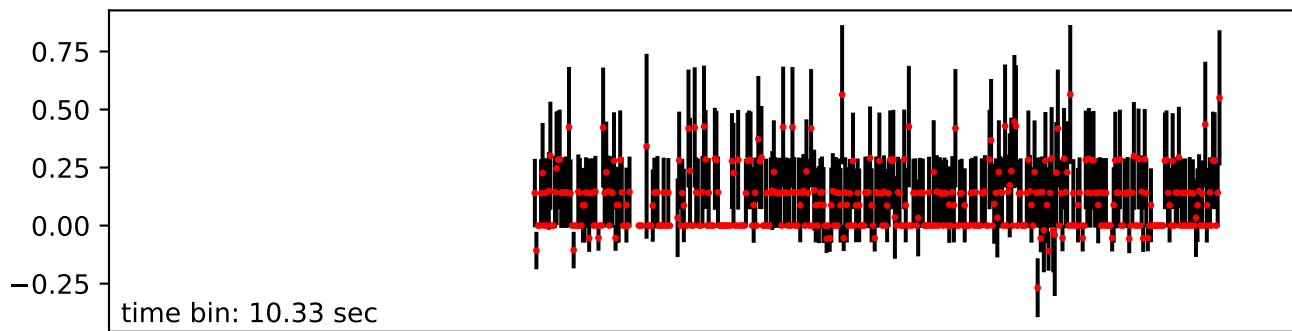

# Merged TimeSeries

OBS\_ID: 0148250201

EPIC SRCNUM: 1

RA,Dec: 14h17m17.8634s +23d17m19.8485s

EPN

EMOS1

EMOS2

RGS1+RGS2