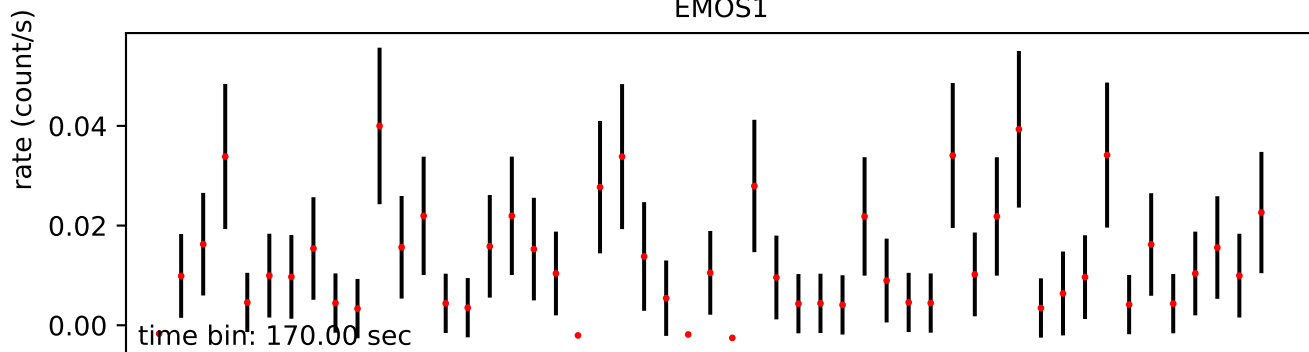

Merged TimeSeries

OBS_ID: 0148250201

EPIC SRCNUM: 3

RA,Dec: 14h16m27.4973s +23d15m10.6539s

EPN

EMOS1

EMOS2

RGS1+RGS2