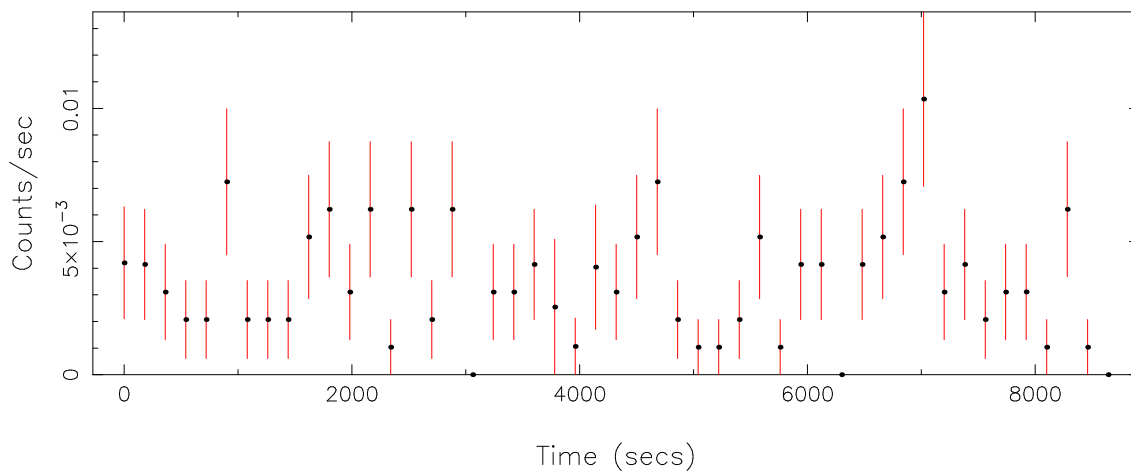

Plotted bin size: 180 secs

Time series start (MJD): 53001.9265319

Background subtracted time series

Mean Rate= 0.03846975

Background time series

Mean Rate= 3.47466×10^{-3}

GTI time series (histogram) and fractional exposure values (blue points)