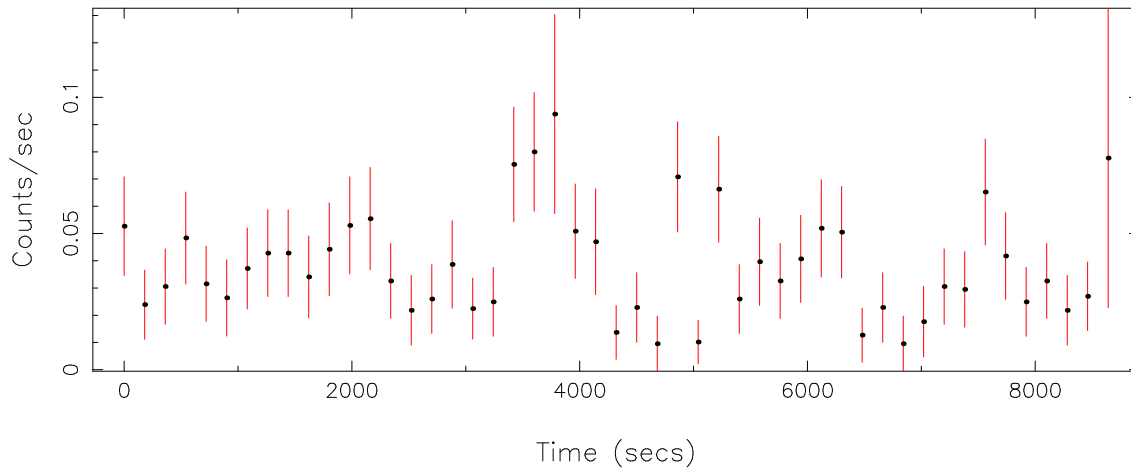

Filename: product/P0148250201M1S001SRCTSR8001.FIT

Obs. ID: 0148250201 (RXJ1416.4+23)

Exp ID: M1S001

Source no.: 1

Source RA_corr: 14:17:17.83 (J2000)

Source Dec_corr: 23:17:19.8 (J2000)

Time series bin size: 180 secs

Plotted bin size: 180 secs

Time series start (MJD): 53001.9265319

Background subtracted time series

Mean Rate= 0.03846975

Background time series

Mean Rate= 3.47466×10^{-3}

GTI time series (histogram) and fractional exposure values (blue points)