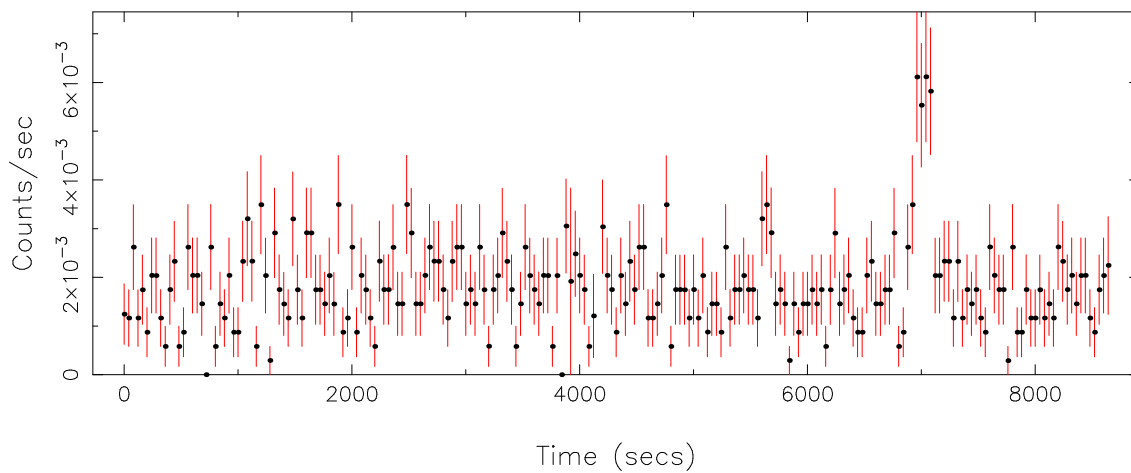

Plotted bin size: 40 secs

Time series start (MJD): 53001.9257217

Background subtracted time series

Mean Rate= 6.82858×10^{-3}

Background time series

Mean Rate= 1.82114×10^{-3}

GTI time series (histogram) and fractional exposure values (blue points)