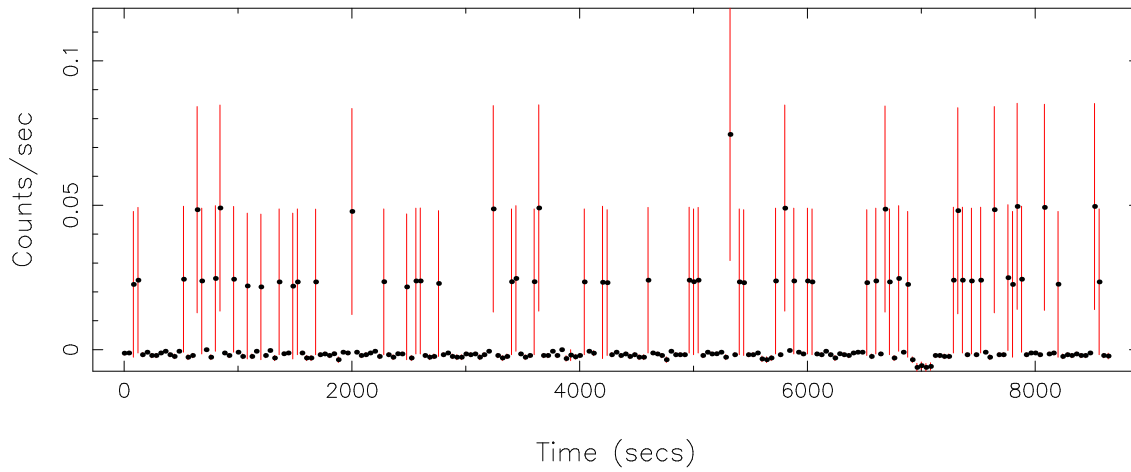

Filename: product/P0148250201M1S001SRCTSR8002.FIT

Obs. ID: 0148250201 (RXJ1416.4+23)

Exp ID: M1S001

Source no.: 2

Source RA_corr: 14:16:26.03 (J2000)

Source Dec_corr: 23:15:53.0 (J2000)

Time series bin size: 40 secs

Plotted bin size: 40 secs

Time series start (MJD): 53001.9257217

Background subtracted time series

Mean Rate= 6.82858×10^{-3}

Background time series

Mean Rate= 1.82114×10^{-3}

GTI time series (histogram) and fractional exposure values (blue points)