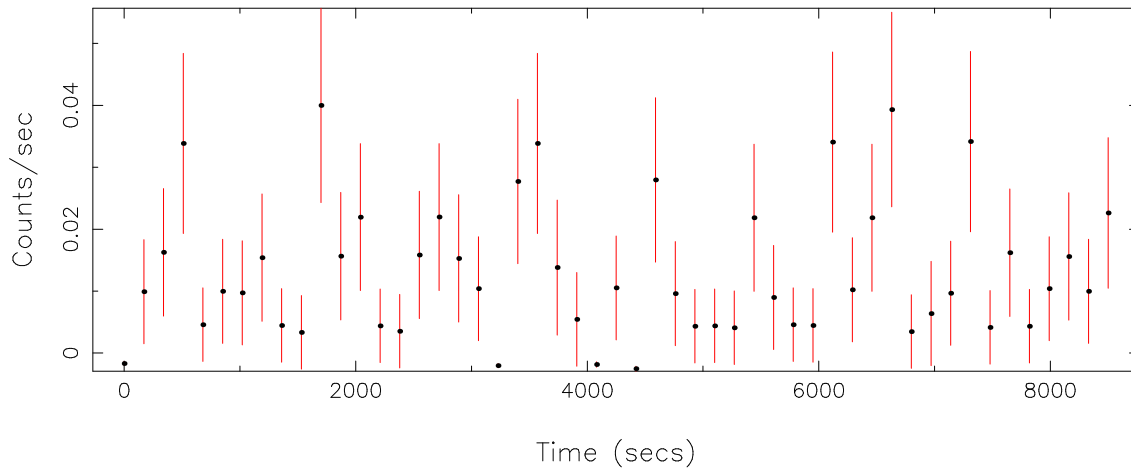

Filename: product/P0148250201M1S001SRCTSR8003.FIT

Obs. ID: 0148250201 (RXJ1416.4+23)

Exp ID: M1S001

Source no.: 3

Source RA\_corr: 14:16:27.47 (J2000)

Source Dec\_corr: 23:15:10.7 (J2000)

Time series bin size: 170 secs

Plotted bin size: 170 secs

Time series start (MJD): 53001.9264740

Background subtracted time series

Mean Rate= 0.01317948

Background time series

Mean Rate=  $1.94871 \times 10^{-3}$

GTI time series (histogram) and fractional exposure values (blue points)