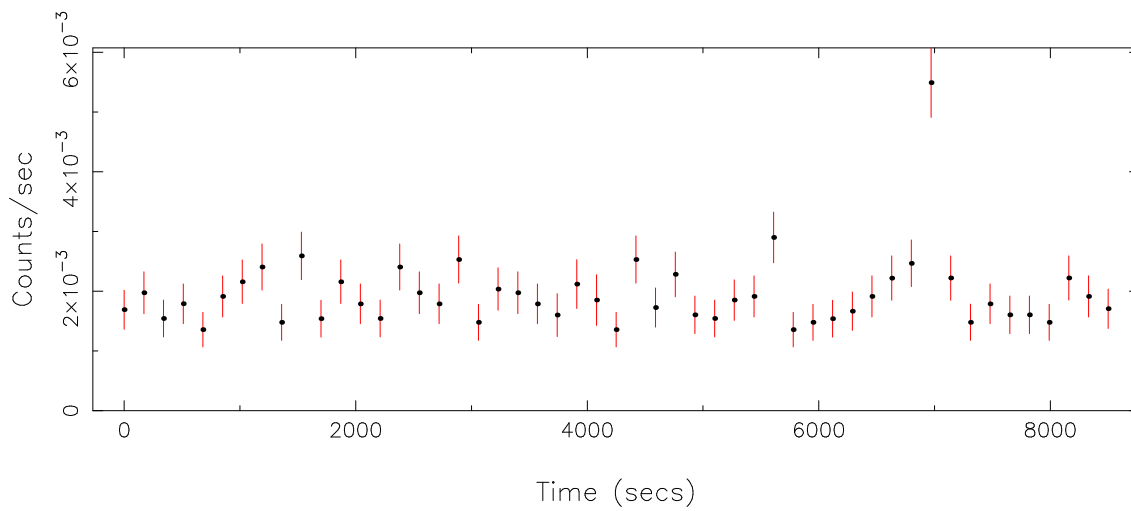

Plotted bin size: 170 secs

Time series start (MJD): 53001.9264740

Background subtracted time series

Mean Rate= 0.01317948

Background time series

Mean Rate=  $1.94871 \times 10^{-3}$

GTI time series (histogram) and fractional exposure values (blue points)