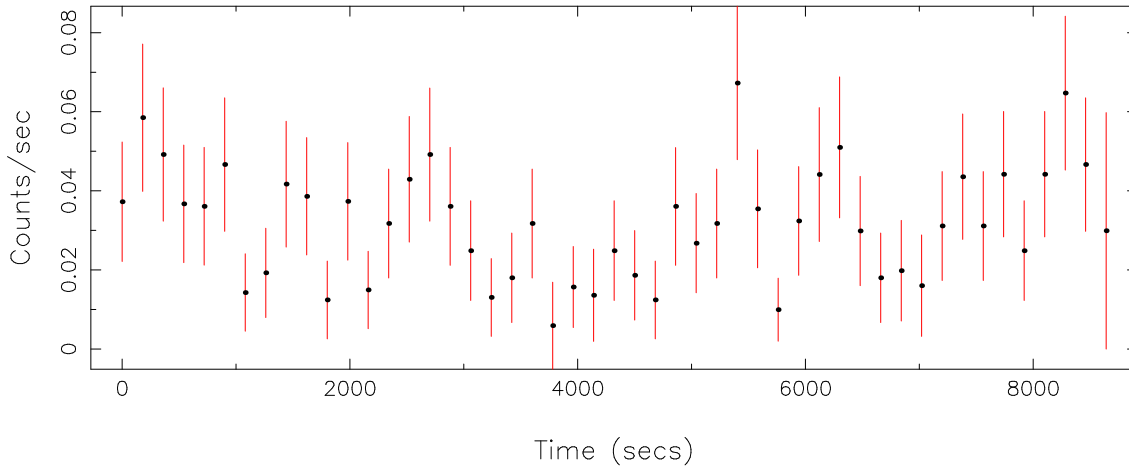

Filename: product/P0148250201M2S002SRCTSR8001.FIT

Obs. ID: 0148250201 (RXJ1416.4+23)

Exp ID: M2S002

Source no.: 1

Source RA\_corr: 14:17:17.83 (J2000)

Source Dec\_corr: 23:17:19.8 (J2000)

Time series bin size: 180 secs

Plotted bin size: 180 secs

Time series start (MJD): 53001.9265246

Background subtracted time series

Mean Rate= 0.03183765

Background time series

Mean Rate=  $2.98351 \times 10^{-3}$

GTI time series (histogram) and fractional exposure values (blue points)