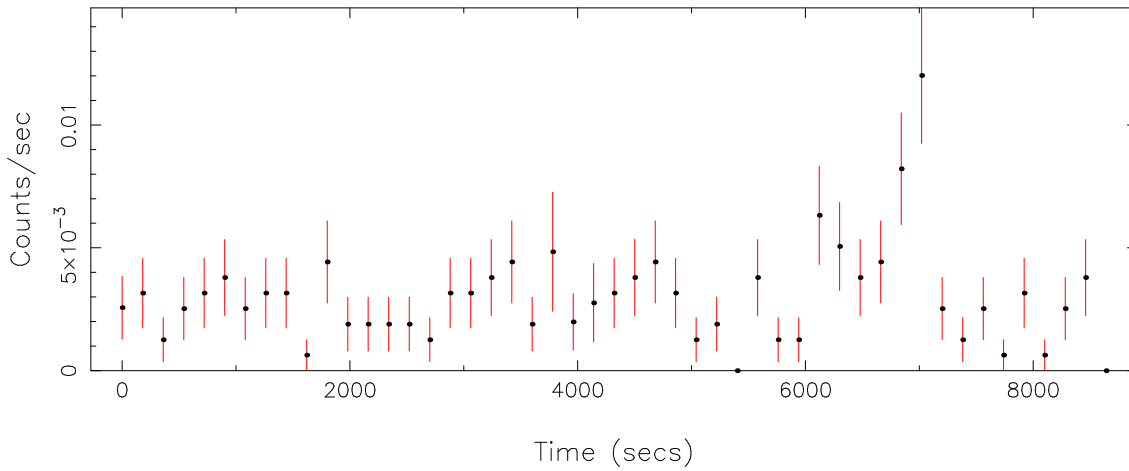

Plotted bin size: 180 secs

Time series start (MJD): 53001.9265246

Background subtracted time series

Mean Rate= 0.03183765

Background time series

Mean Rate=  $2.98351 \times 10^{-3}$

GTI time series (histogram) and fractional exposure values (blue points)