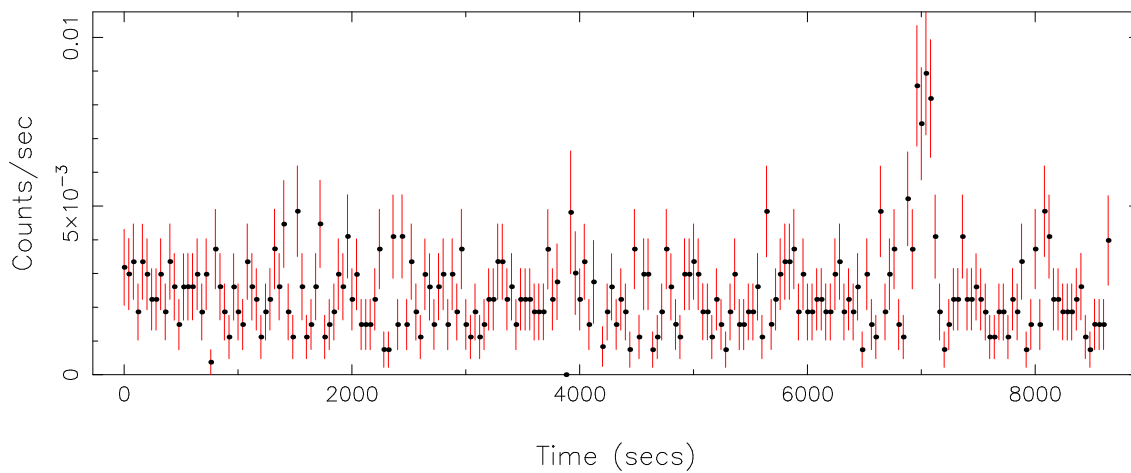

Plotted bin size: 40 secs

Time series start (MJD): 53001.9257144

Background subtracted time series

Mean Rate= 8.57412×10^{-3}

Background time series

Mean Rate= 2.41326×10^{-3}

GTI time series (histogram) and fractional exposure values (blue points)