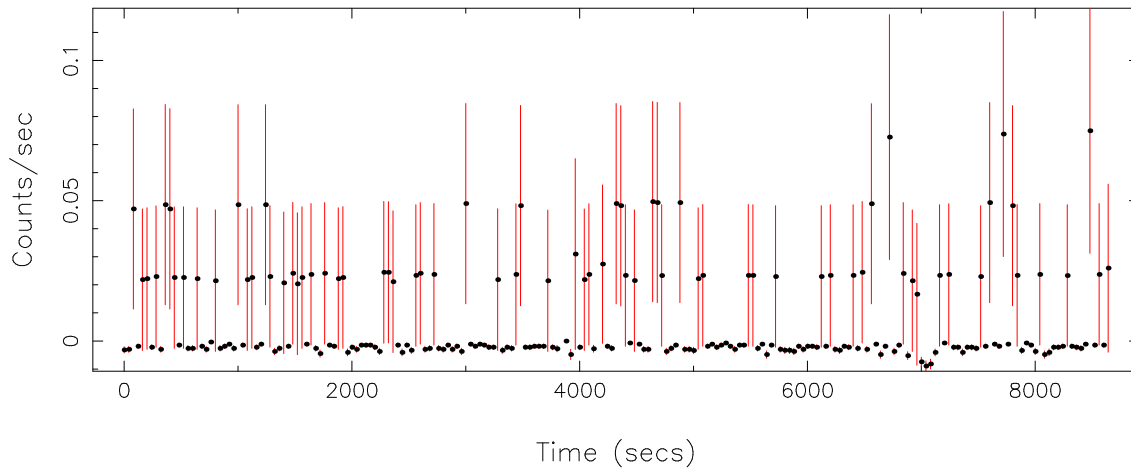

Filename: product/P0148250201M2S002SRCTSR8002.FIT

Obs. ID: 0148250201 (RXJ1416.4+23)

Exp ID: M2S002

Source no.: 2

Source RA_corr: 14:16:26.03 (J2000)

Source Dec_corr: 23:15:53.0 (J2000)

Time series bin size: 40 secs

Plotted bin size: 40 secs

Time series start (MJD): 53001.9257144

Background subtracted time series

Mean Rate= 8.57412×10^{-3}

Background time series

Mean Rate= 2.41326×10^{-3}

GTI time series (histogram) and fractional exposure values (blue points)