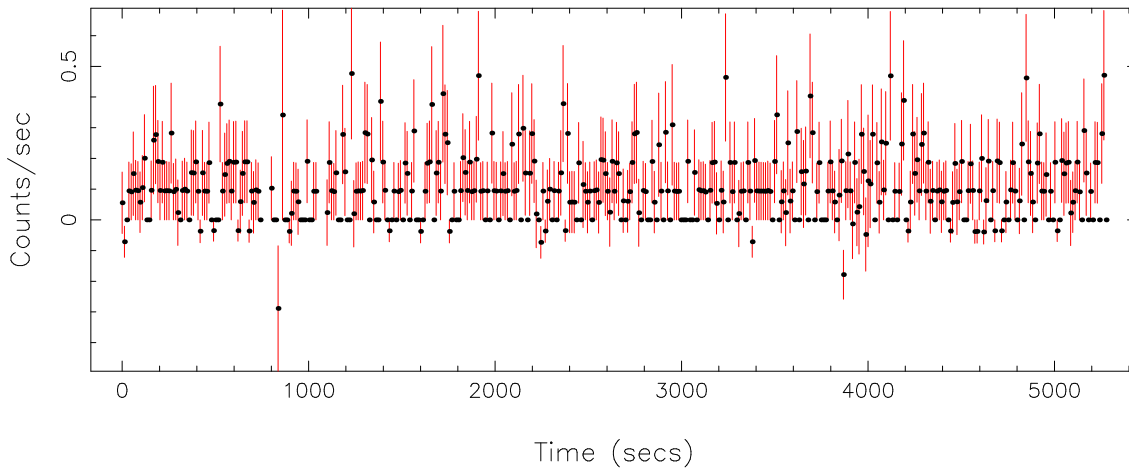

Filename: product/P0148250201PNS003SRCTSR8001.FIT

Obs. ID: 0148250201 (RXJ1416.4+23)

Exp ID: PNS003

Source no.: 1

Source RA_corr: 14:17:17.83 (J2000)

Source Dec_corr: 23:17:19.8 (J2000)

Time series bin size: 3.98 secs

Plotted bin size: 11.9400005 secs

Time series start (MJD): 53001.9614484

Background subtracted time series

Mean Rate= 0.10287617

Background time series

Mean Rate= 0.01300178

GTI time series (histogram) and fractional exposure values (blue points)