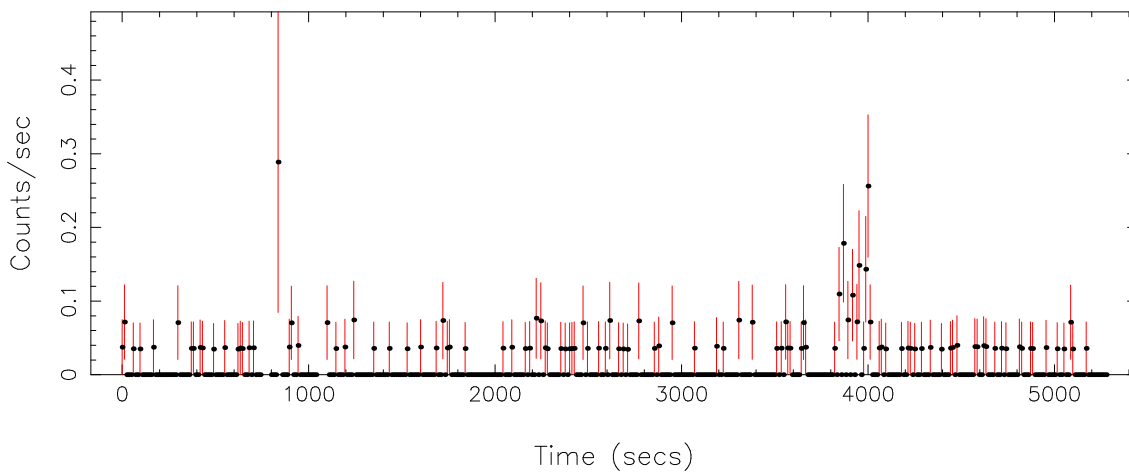

Plotted bin size: 11.9400005 secs

Time series start (MJD): 53001.9614484

Background subtracted time series

Mean Rate= 0.10287617

Background time series

Mean Rate= 0.01300178

GTI time series (histogram) and fractional exposure values (blue points)