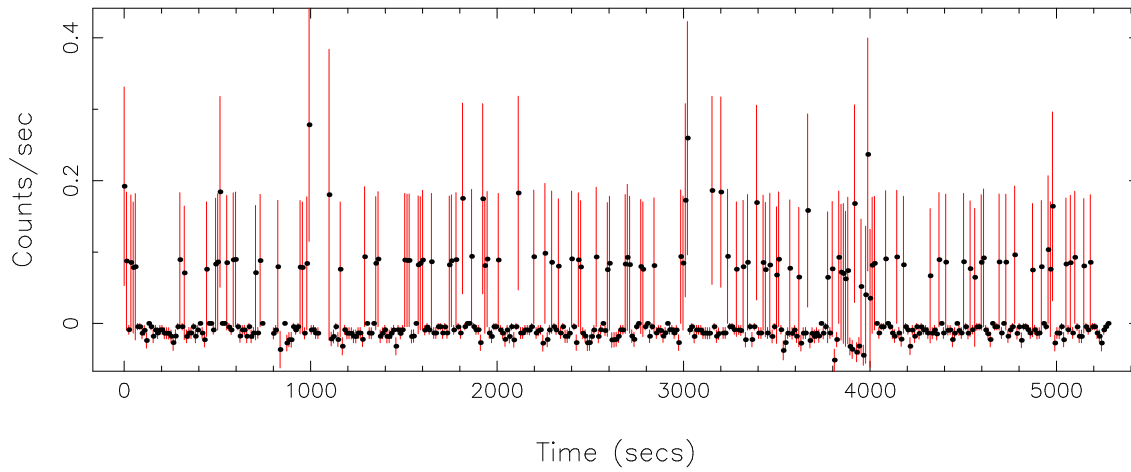

Filename: product/P0148250201PNS003SRCTSR8002.FIT

Obs. ID: 0148250201 (RXJ1416.4+23)

Exp ID: PNS003

Source no.: 2

Source RA\_corr: 14:16:26.03 (J2000)

Source Dec\_corr: 23:15:53.0 (J2000)

Time series bin size: 3.98 secs

Plotted bin size: 11.9400005 secs

Time series start (MJD): 53001.9614484

Background subtracted time series

Mean Rate= 0.01711843

Background time series

Mean Rate= 0.01255638

GTI time series (histogram) and fractional exposure values (blue points)