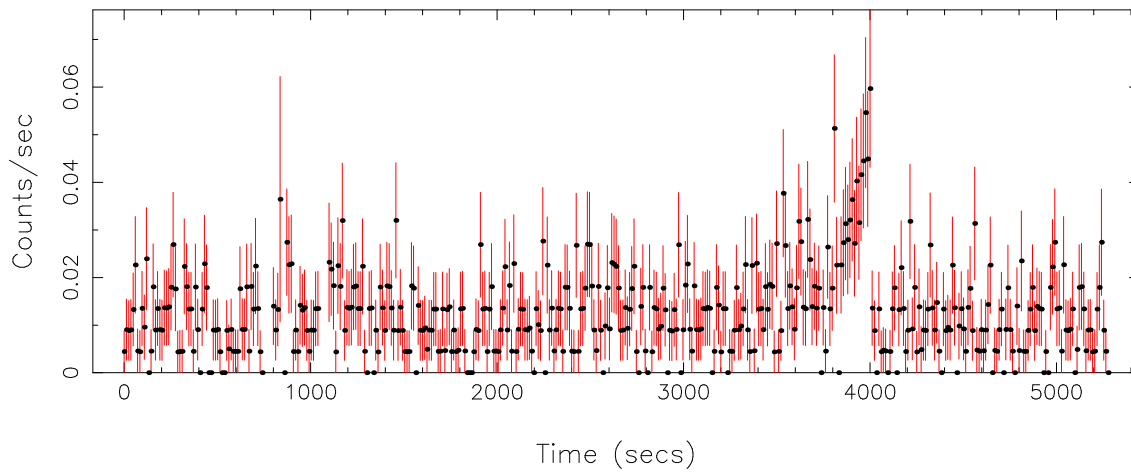

Plotted bin size: 11.9400005 secs

Time series start (MJD): 53001.9614484

Background subtracted time series

Mean Rate= 0.01711843

Background time series

Mean Rate= 0.01255638

GTI time series (histogram) and fractional exposure values (blue points)