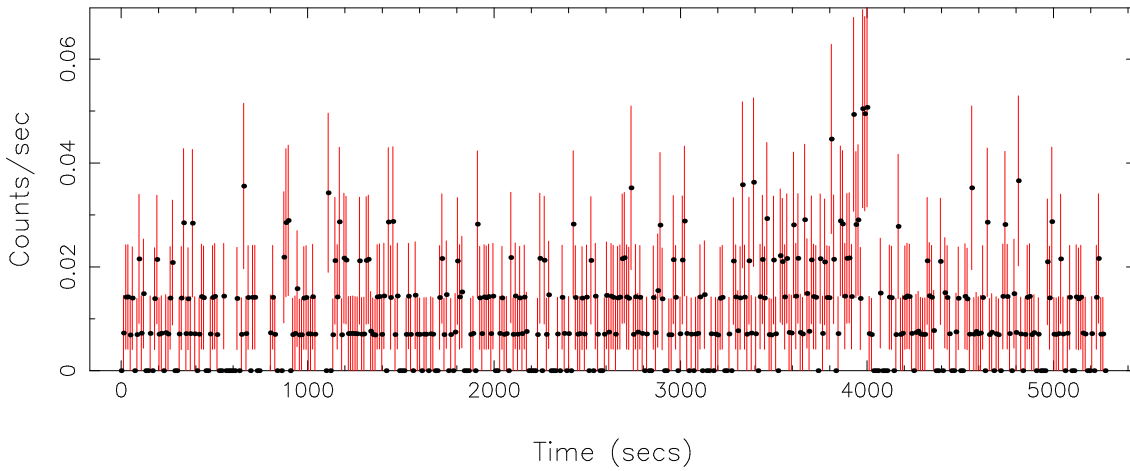

Filename: product/P0148250201PNS003SRCTSR8003.FIT  
 Obs. ID: 0148250201 (RXJ1416.4+23)  
 Exp ID: PNS003  
 Source no.: 3  
 Source RA\_corr: 14:16:27.47 (J2000)  
 Source Dec\_corr: 23:15:10.7 (J2000)  
 Time series bin size: 3.98 secs  
 Plotted bin size: 11.9400005 secs  
 Time series start (MJD): 53001.9614484

Background subtracted time series

Mean Rate= 0.0390725

Background time series

Mean Rate= 0.01043309

GTI time series (histogram) and fractional exposure values (blue points)