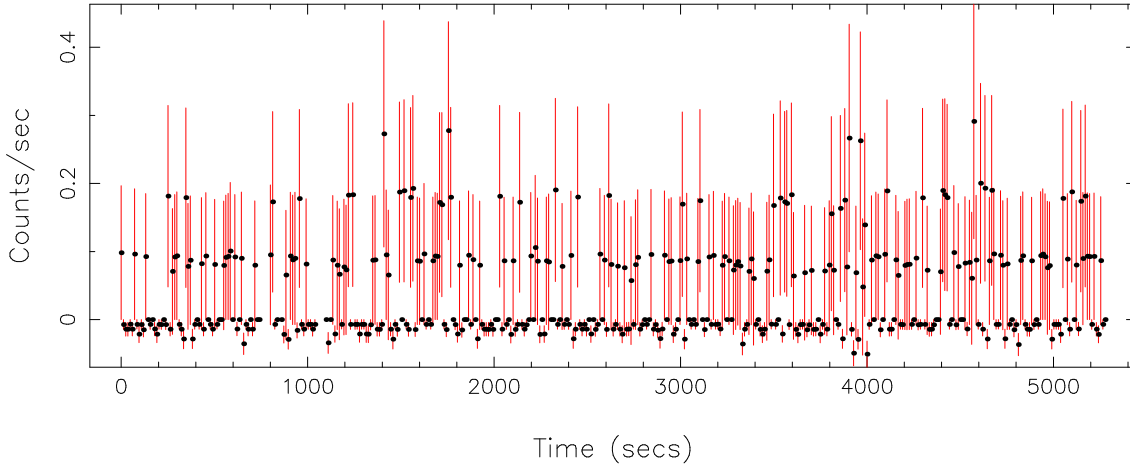

Filename: product/P0148250201PNS003SRCTSR8003.FIT  
 Obs. ID: 0148250201 (RXJ1416.4+23)  
 Exp ID: PNS003  
 Source no.: 3  
 Source RA\_corr: 14:16:27.47 (J2000)  
 Source Dec\_corr: 23:15:10.7 (J2000)  
 Time series bin size: 3.98 secs  
 Plotted bin size: 11.9400005 secs  
 Time series start (MJD): 53001.9614484

Background subtracted time series

Mean Rate= 0.0390725

Background time series

Mean Rate= 0.01043309

GTI time series (histogram) and fractional exposure values (blue points)