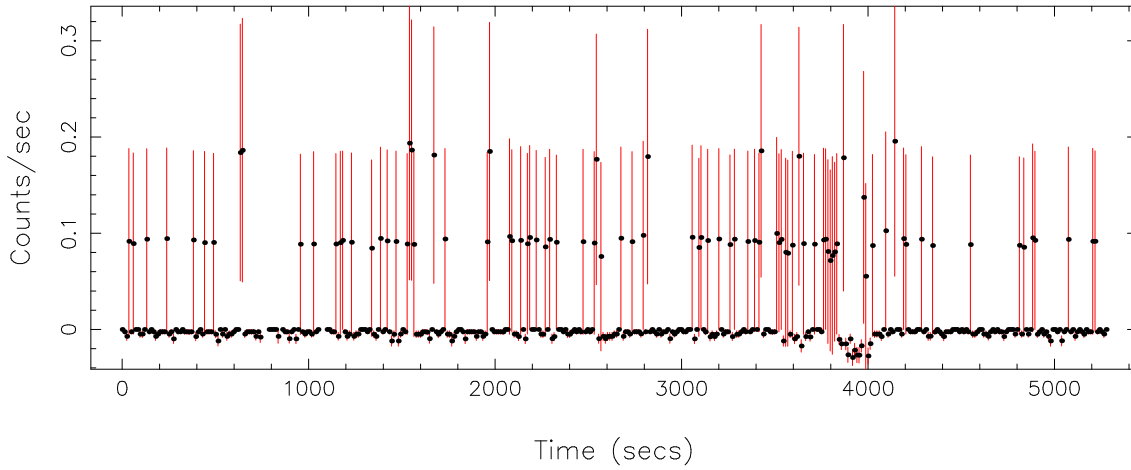

Filename: product/P0148250201PNS003SRCTSR8004.FIT
 Obs. ID: 0148250201 (RXJ1416.4+23)
 Exp ID: PNS003
 Source no.: 4
 Source RA_corr: 14:16:22.18 (J2000)
 Source Dec_corr: 23: 9:44.5 (J2000)
 Time series bin size: 3.98 secs
 Plotted bin size: 11.9400005 secs
 Time series start (MJD): 53001.9614484

Background subtracted time series

Mean Rate= 0.0182448

Background time series

Mean Rate= 4.14006×10^{-3}

GTI time series (histogram) and fractional exposure values (blue points)