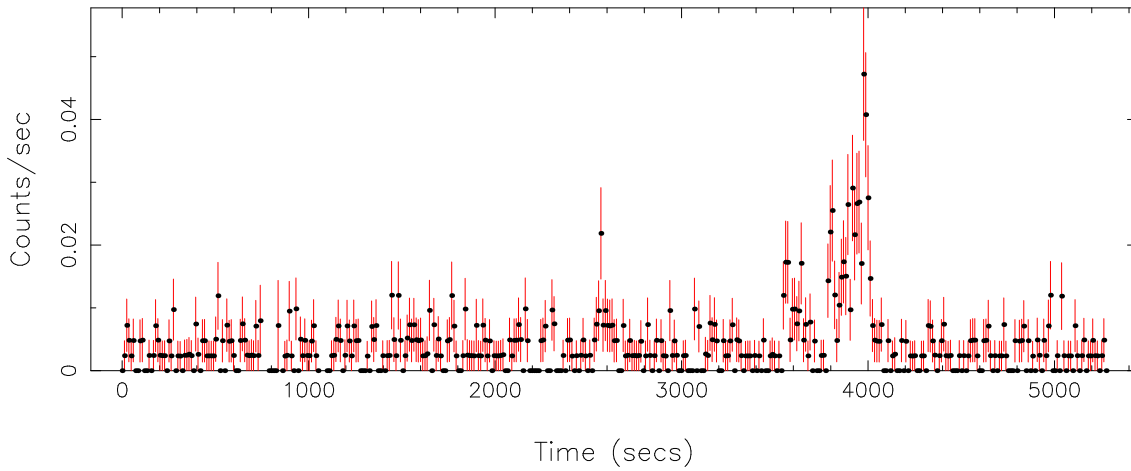

Filename: product/P0148250201PNS003SRCTSR8004.FIT
 Obs. ID: 0148250201 (RXJ1416.4+23)
 Exp ID: PNS003
 Source no.: 4
 Source RA_corr: 14:16:22.18 (J2000)
 Source Dec_corr: 23: 9:44.5 (J2000)
 Time series bin size: 3.98 secs
 Plotted bin size: 11.9400005 secs
 Time series start (MJD): 53001.9614484

Background subtracted time series

Mean Rate= 0.0182448

Background time series

Mean Rate= 4.14006×10^{-3}

GTI time series (histogram) and fractional exposure values (blue points)