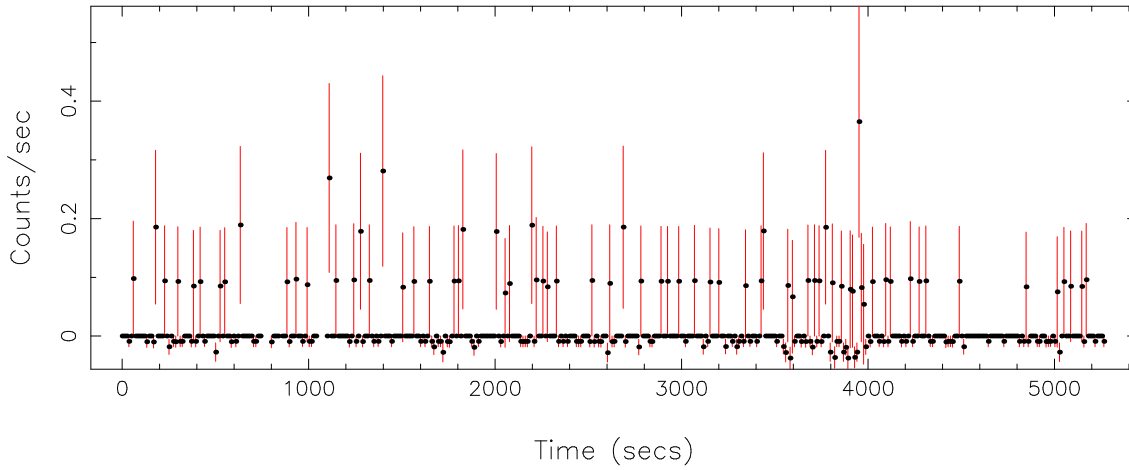

Filename: product/P0148250201PNS003SRCTSR8005.FIT

Obs. ID: 0148250201 (RXJ1416.4+23)

Exp ID: PNS003

Source no.: 5

Source RA_corr: 14:16:54.67 (J2000)

Source Dec_corr: 23:16:55.0 (J2000)

Time series bin size: 3.98 secs

Plotted bin size: 11.9400005 secs

Time series start (MJD): 53001.9614484

Background subtracted time series

Mean Rate= 0.01476444

Background time series

Mean Rate= 4.33093×10^{-3}

GTI time series (histogram) and fractional exposure values (blue points)