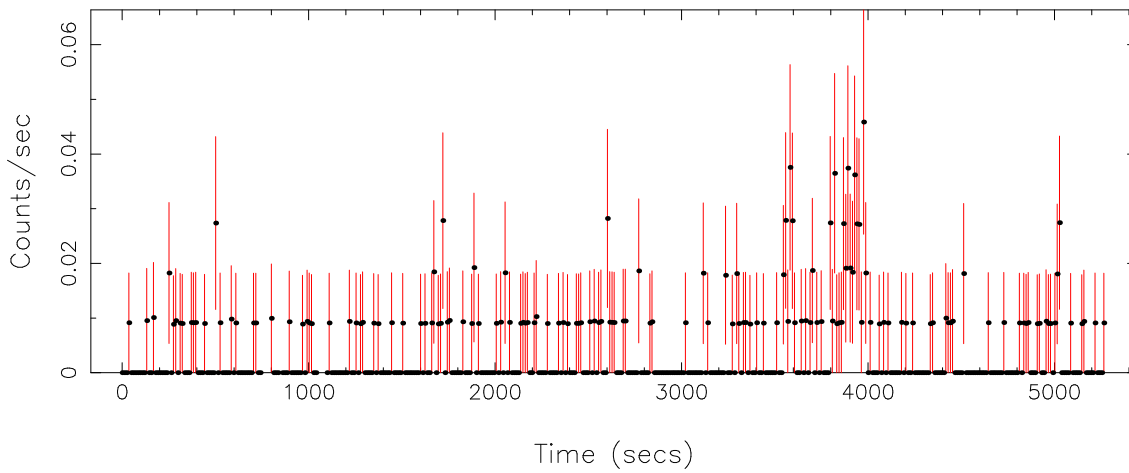

Plotted bin size: 11.9400005 secs

Time series start (MJD): 53001.9614484

Background subtracted time series

Mean Rate= 0.01476444

Background time series

Mean Rate= 4.33093×10^{-3}

GTI time series (histogram) and fractional exposure values (blue points)