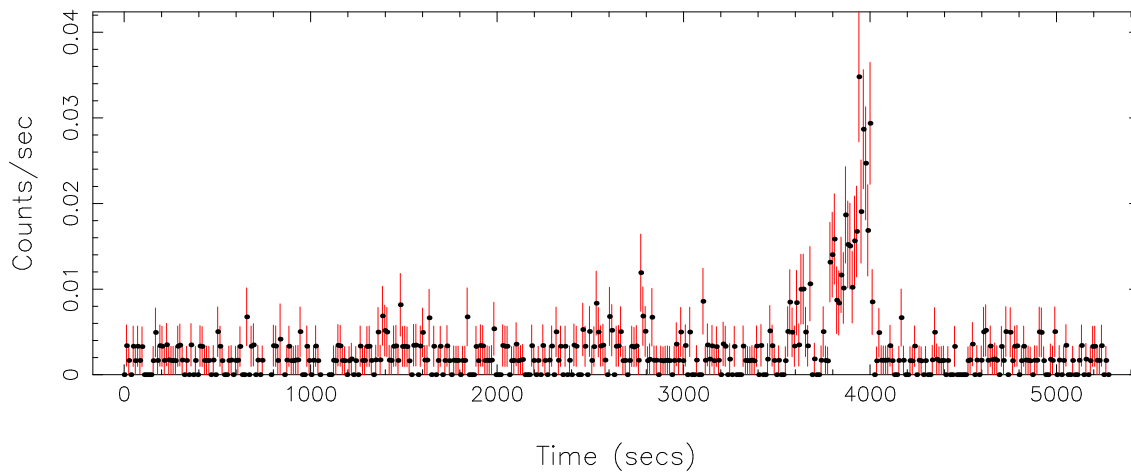

Plotted bin size: 11.9400005 secs

Time series start (MJD): 53001.9614484

Background subtracted time series

Mean Rate= 0.0121766

Background time series

Mean Rate=  $2.77584 \times 10^{-3}$

GTI time series (histogram) and fractional exposure values (blue points)