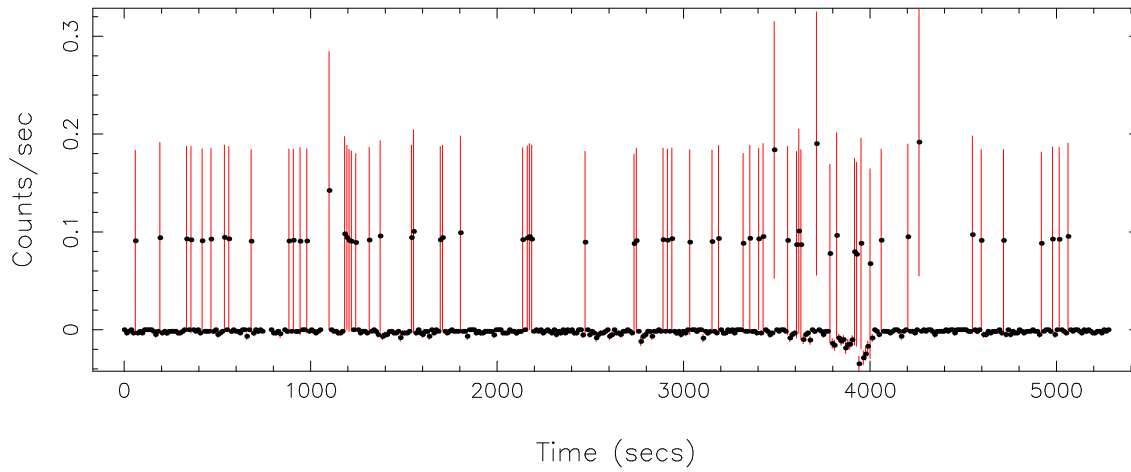

Filename: product/P0148250201PNS003SRCTSR8006.FIT

Obs. ID: 0148250201 (RXJ1416.4+23)

Exp ID: PNS003

Source no.: 6

Source RA\_corr: 14:15:44.25 (J2000)

Source Dec\_corr: 23:11:52.8 (J2000)

Time series bin size: 3.98 secs

Plotted bin size: 11.9400005 secs

Time series start (MJD): 53001.9614484

Background subtracted time series

Mean Rate= 0.0121766

Background time series

Mean Rate=  $2.77584 \times 10^{-3}$

GTI time series (histogram) and fractional exposure values (blue points)