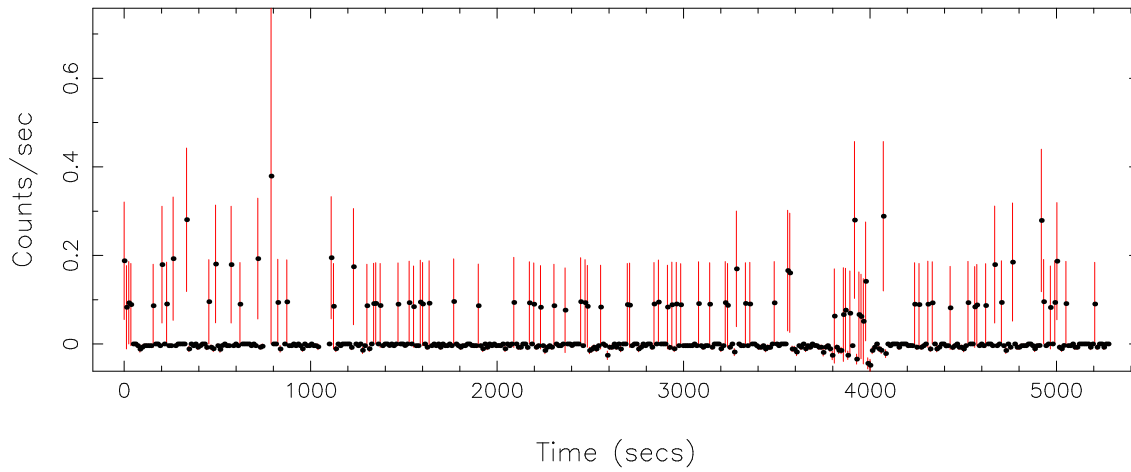

Filename: product/P0148250201PNS003SRCTSR8007.FIT

Obs. ID: 0148250201 (RXJ1416.4+23)

Exp ID: PNS003

Source no.: 7

Source RA_corr: 14:16:15.35 (J2000)

Source Dec_corr: 23:21:37.5 (J2000)

Time series bin size: 3.98 secs

Plotted bin size: 11.9400005 secs

Time series start (MJD): 53001.9614484

Background subtracted time series

Mean Rate= 0.01953438

Background time series

Mean Rate= 5.08366×10^{-3}

GTI time series (histogram) and fractional exposure values (blue points)