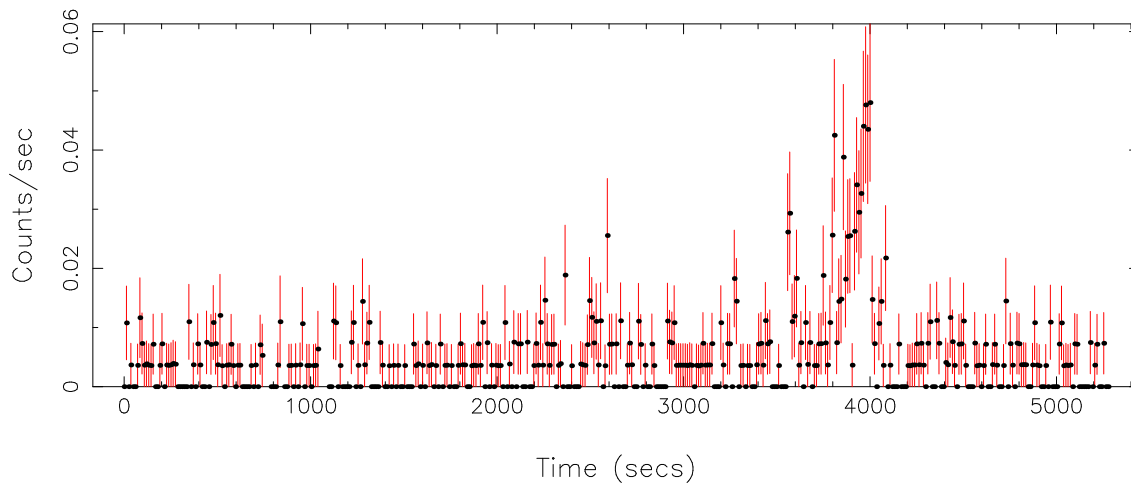

Plotted bin size: 11.9400005 secs

Time series start (MJD): 53001.9614484

Background subtracted time series

Mean Rate= 0.01953438

Background time series

Mean Rate= 5.08366×10^{-3}

GTI time series (histogram) and fractional exposure values (blue points)