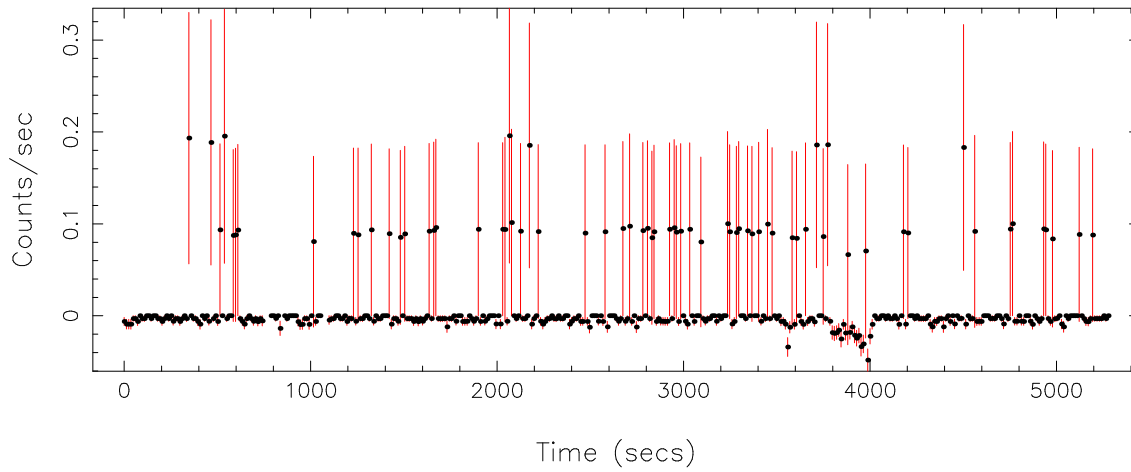

Filename: product/P0148250201PNS003SRCTSR8008.FIT

Obs. ID: 0148250201 (RXJ1416.4+23)

Exp ID: PNS003

Source no.: 8

Source RA_corr: 14:15:57.10 (J2000)

Source Dec_corr: 23: 7:28.1 (J2000)

Time series bin size: 3.98 secs

Plotted bin size: 11.9400005 secs

Time series start (MJD): 53001.9614484

Background subtracted time series

Mean Rate= 0.01225564

Background time series

Mean Rate= 4.27317×10^{-3}

GTI time series (histogram) and fractional exposure values (blue points)