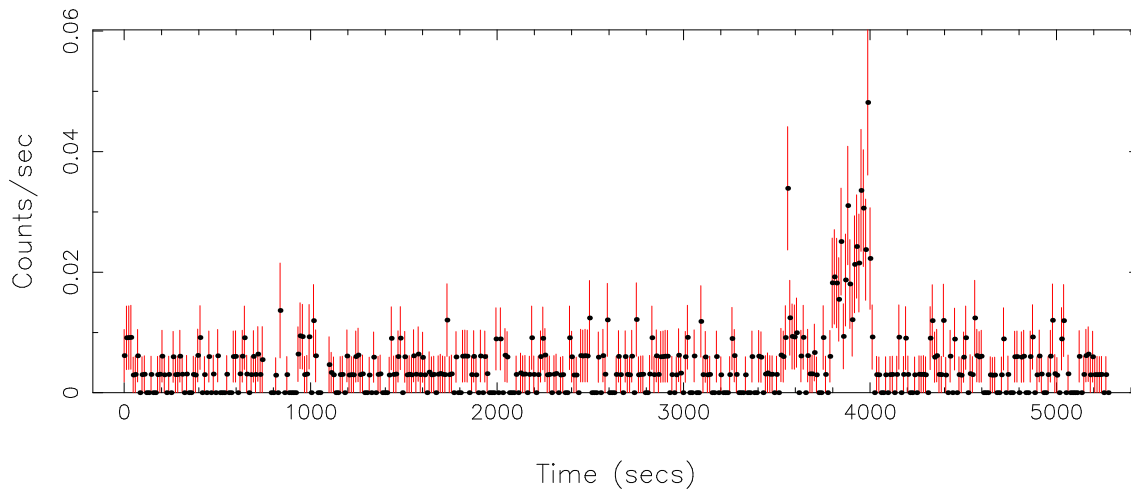

Plotted bin size: 11.9400005 secs

Time series start (MJD): 53001.9614484

Background subtracted time series

Mean Rate= 0.01225564

Background time series

Mean Rate= 4.27317×10^{-3}

GTI time series (histogram) and fractional exposure values (blue points)