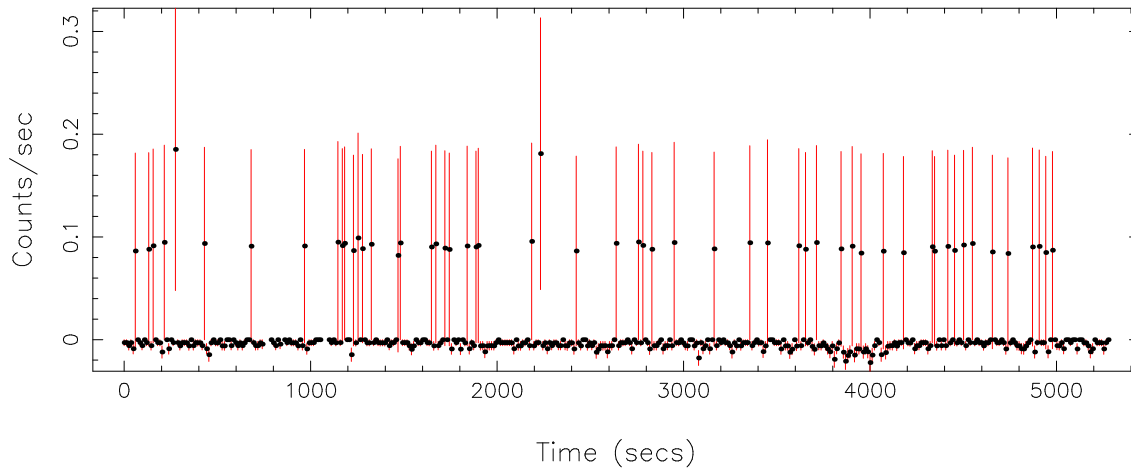

Filename: product/P0148250201PNS003SRCTSR800B.FIT

Obs. ID: 0148250201 (RXJ1416.4+23)

Exp ID: PNS003

Source no.: 11

Source RA\_corr: 14:16:26.24 (J2000)

Source Dec\_corr: 23:14:0.5 (J2000)

Time series bin size: 3.98 secs

Plotted bin size: 11.9400005 secs

Time series start (MJD): 53001.9614484

Background subtracted time series

Mean Rate=  $8.13068 \times 10^{-3}$

Background time series

Mean Rate=  $4.33406 \times 10^{-3}$

GTI time series (histogram) and fractional exposure values (blue points)