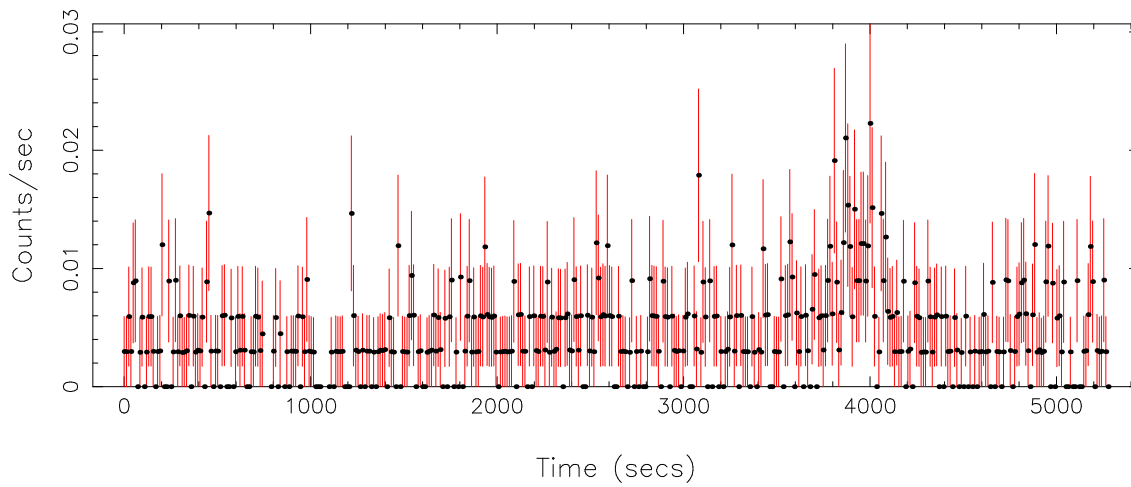

Filename: product/P0148250201PNS003SRCTSR800B.FIT

Obs. ID: 0148250201 (RXJ1416.4+23)

Exp ID: PNS003

Source no.: 11

Source RA\_corr: 14:16:26.24 (J2000)

Source Dec\_corr: 23:14:0.5 (J2000)

Time series bin size: 3.98 secs

Plotted bin size: 11.9400005 secs

Time series start (MJD): 53001.9614484

Background subtracted time series

Mean Rate=  $8.13068 \times 10^{-3}$

Background time series

Mean Rate=  $4.33406 \times 10^{-3}$

GTI time series (histogram) and fractional exposure values (blue points)