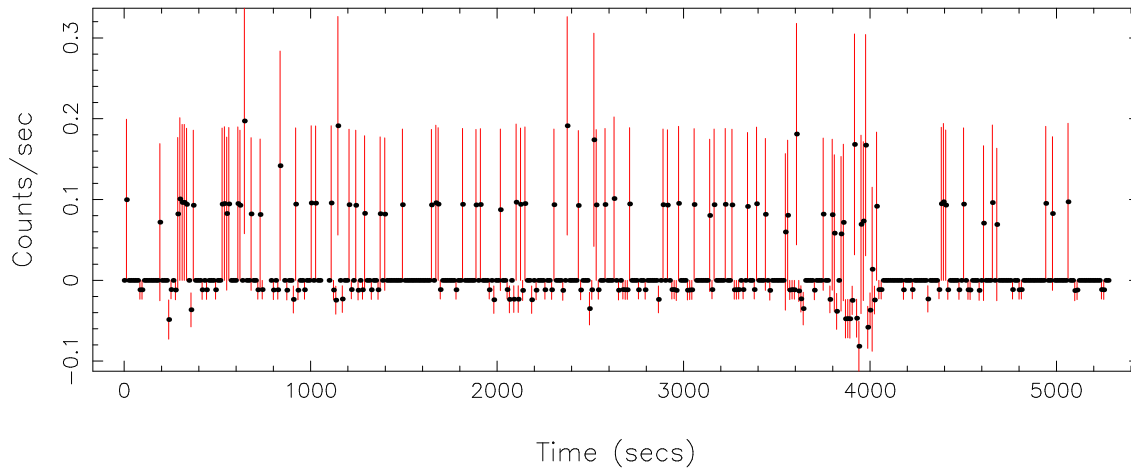

Filename: product/P0148250201PNS003SRCTSR800E.FIT

Obs. ID: 0148250201 (RXJ1416.4+23)

Exp ID: PNS003

Source no.: 14

Source RA_corr: 14:15:26.29 (J2000)

Source Dec_corr: 23:10:59.2 (J2000)

Time series bin size: 3.98 secs

Plotted bin size: 11.9400005 secs

Time series start (MJD): 53001.9614484

Background subtracted time series

Mean Rate= 0.01412744

Background time series

Mean Rate= 5.40653×10^{-3}

GTI time series (histogram) and fractional exposure values (blue points)