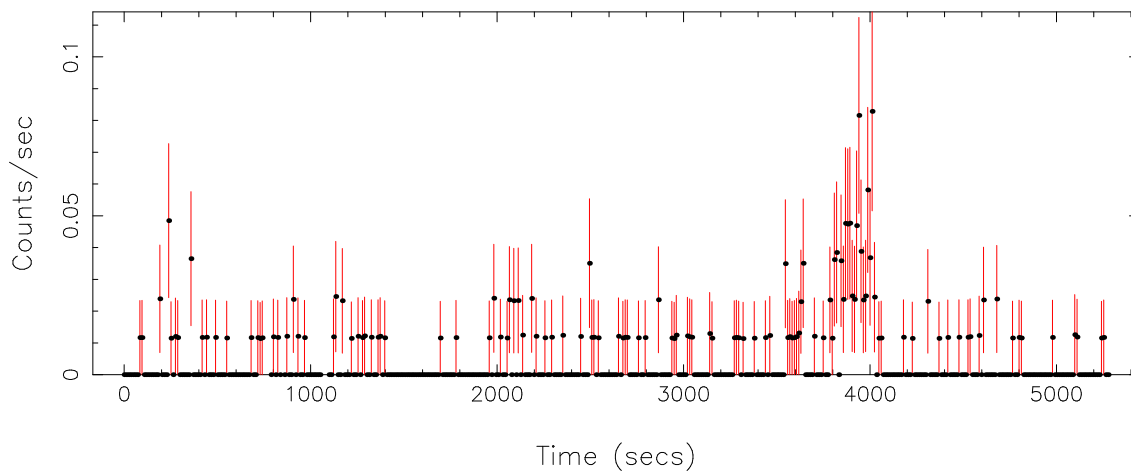

Plotted bin size: 11.9400005 secs

Time series start (MJD): 53001.9614484

Background subtracted time series

Mean Rate= 0.01412744

Background time series

Mean Rate= 5.40653×10^{-3}

GTI time series (histogram) and fractional exposure values (blue points)