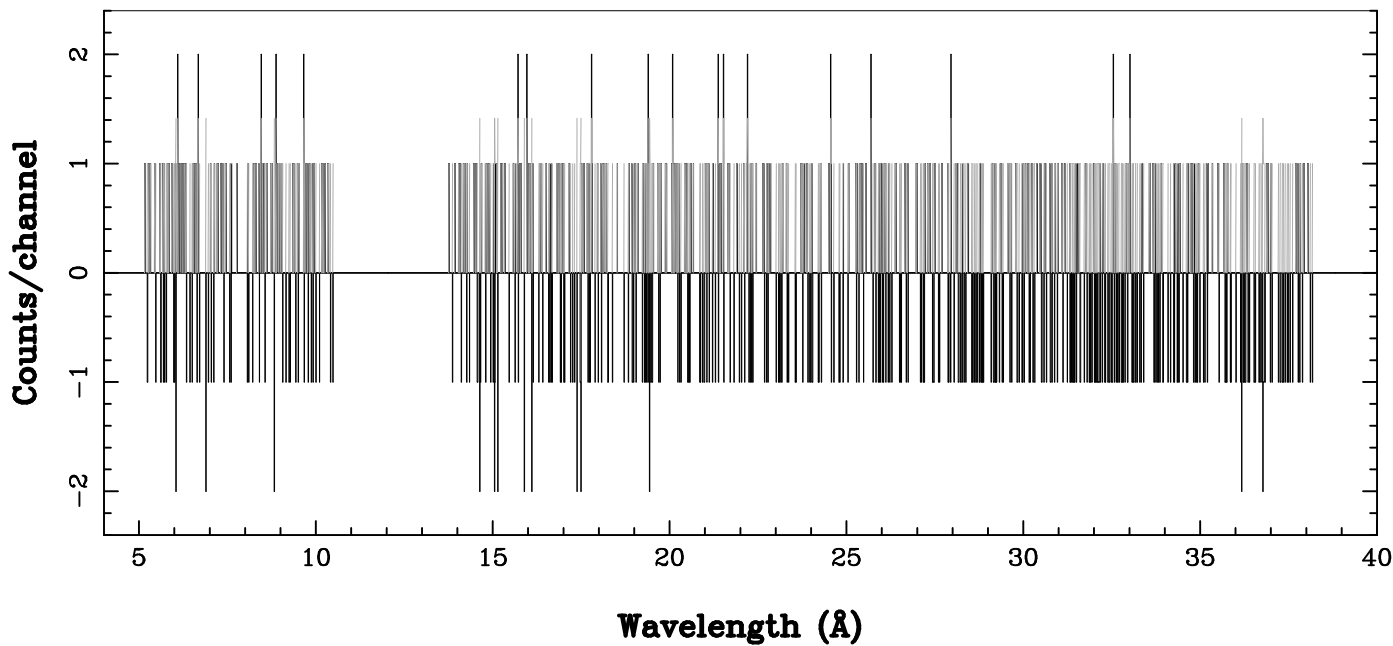

XMM - RGS1 - OBJECT: RXJ1416.4+2315 - RA: 214.1120 - DEC: 23.25888
OBS-ID: 0148250201 - EXP-ID: Indef - Exp. Time: 8714.875
Key: - data - errors

DATE-OBS 2003-12-28T22:10:59
DATE-END 2003-12-29T00:39:37

SOURCE ID: 1 - SPECTRUM ORDER: 1
PROPOSAL

NET SPECTRUM, No rebinning

SOURCE ID: 1 - SPECTRUM ORDER: 2
PROPOSAL

NET SPECTRUM, No rebinning