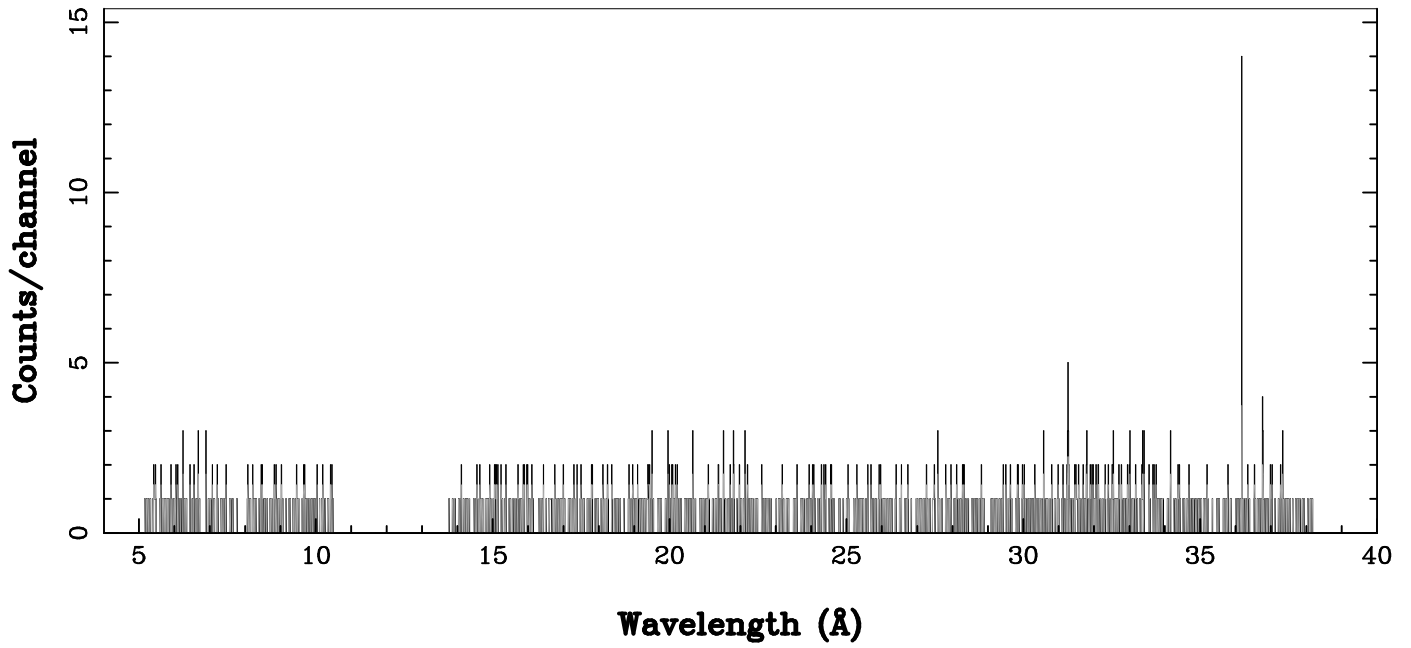

XMM - RGS1 - OBJECT: RXJ1416.4+2315 - RA: 214.1120 - DEC: 23.25888
OBS-ID: 0148250201 - EXP-ID: Indef - Exp. Time: 8714.875
Key: - data - errors

DATE-OBS 2003-12-28T22:10:59
DATE-END 2003-12-29T00:39:37

SOURCE ID: 48 - SPECTRUM ORDER: 1
WHOLE_FIELD

SRC+BKG SPECTRUM, No rebinning

SOURCE ID: 48 - SPECTRUM ORDER: 2
WHOLE_FIELD

SRC+BKG SPECTRUM, No rebinning