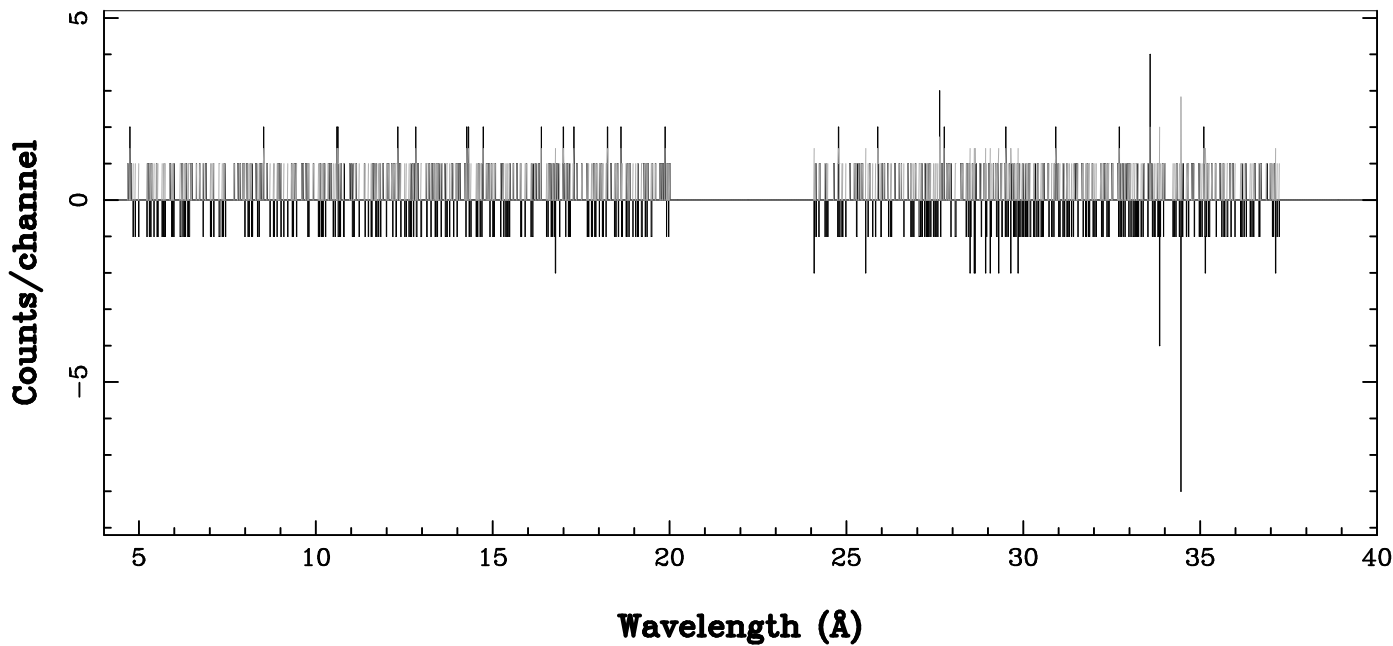

XMM - RGS2 - OBJECT: RXJ1416.4+2315 - RA: 214.1120 - DEC: 23.25888
OBS-ID: 0148250201 - EXP-ID: Indef - Exp. Time: 8710.4111328125
Key: - data - errors

DATE-OBS 2003-12-28T22:11:03
DATE-END 2003-12-29T00:39:37

SOURCE ID: 1 - SPECTRUM ORDER: 1
PROPOSAL

NET SPECTRUM, No rebinning

SOURCE ID: 1 - SPECTRUM ORDER: 2
PROPOSAL

NET SPECTRUM, No rebinning