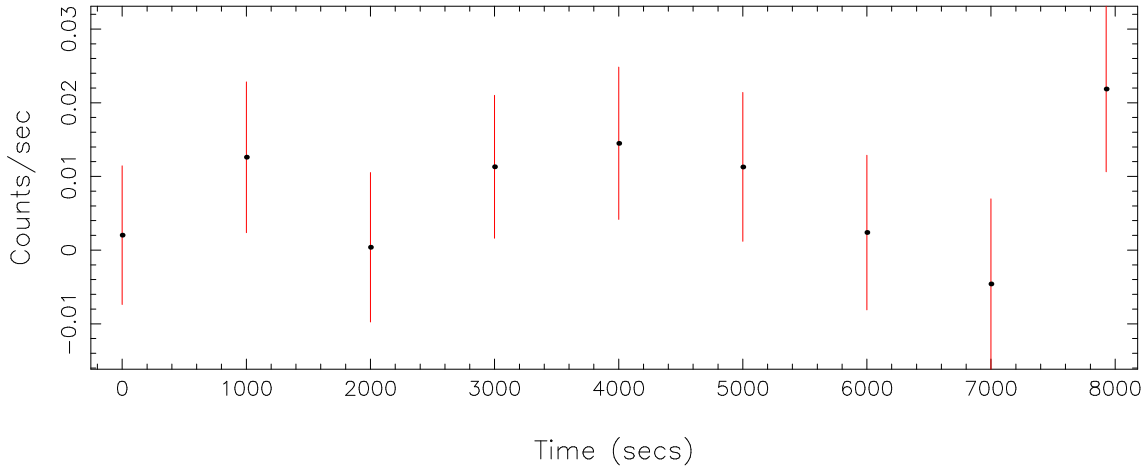

Filename: product/P0148250201R2S005SRCTSR0001.FIT

Obs. ID: 0148250201 (RXJ1416.4+23)

Exp ID: RGS2005

Source no.: 1

Source RA_corr: 14:16:26.90 (J2000)

Source Dec_corr: 23:15:31.9 (J2000)

Time series bin size: 1000 secs

Plotted bin size: 1000 secs

Time series start (MJD): 53001.9313797

Background subtracted time series

Mean Rate = 7.97696×10^{-3}

Background time series

Mean Rate = 0.05679538

GTI time series (histogram) and fractional exposure values (blue points)