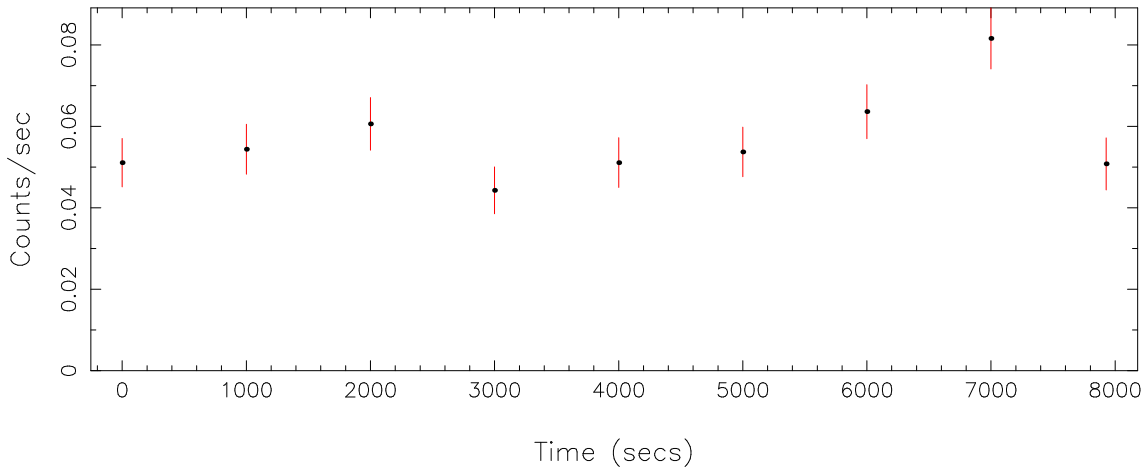

Plotted bin size: 1000 secs

Time series start (MJD): 53001.9313797

Background subtracted time series

Mean Rate = 7.97696×10^{-3}

Background time series

Mean Rate = 0.05679538

GTI time series (histogram) and fractional exposure values (blue points)