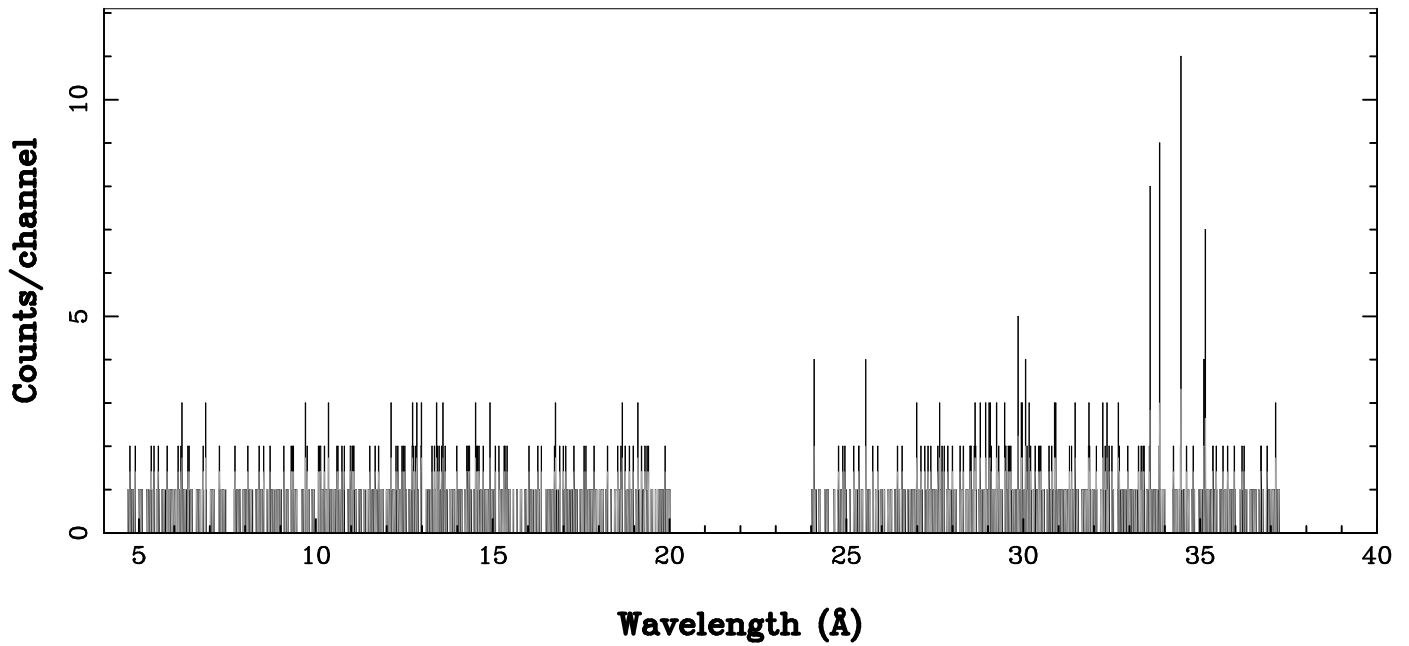

XMM - RGS2 - OBJECT: RXJ1416.4+2315 - RA: 214.1120 - DEC: 23.25888
OBS-ID: 0148250201 - EXP-ID: Indef - Exp. Time: 8710.4111328125
Key: - data - errors

DATE-OBS 2003-12-28T22:11:03
DATE-END 2003-12-29T00:39:37

SOURCE ID: 48 - SPECTRUM ORDER: 1
WHOLE_FIELD

SRC+BKG SPECTRUM, No rebinning

SOURCE ID: 48 - SPECTRUM ORDER: 2
WHOLE_FIELD

SRC+BKG SPECTRUM, No rebinning