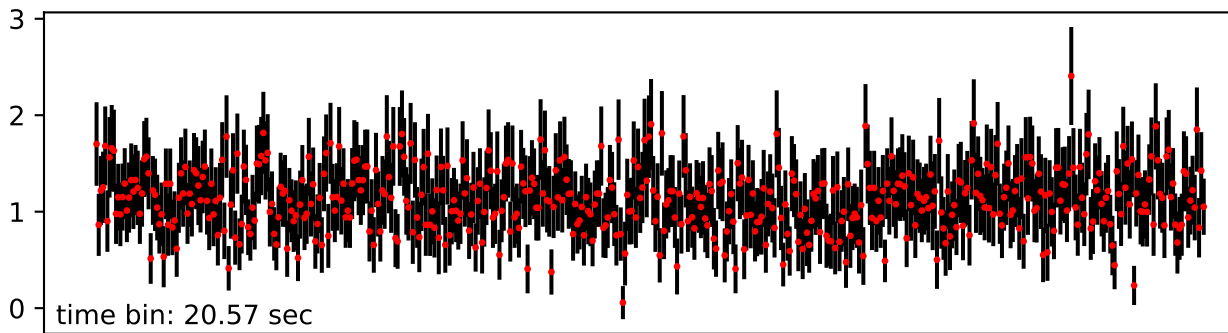

Merged TimeSeries

OBS_ID: 0151160201

EPIC SRCNUM: 1

RA,Dec: 18h26m15.0535s -14d50m53.2004s

EPN

EMOS1

EMOS2

RGS1+RGS2