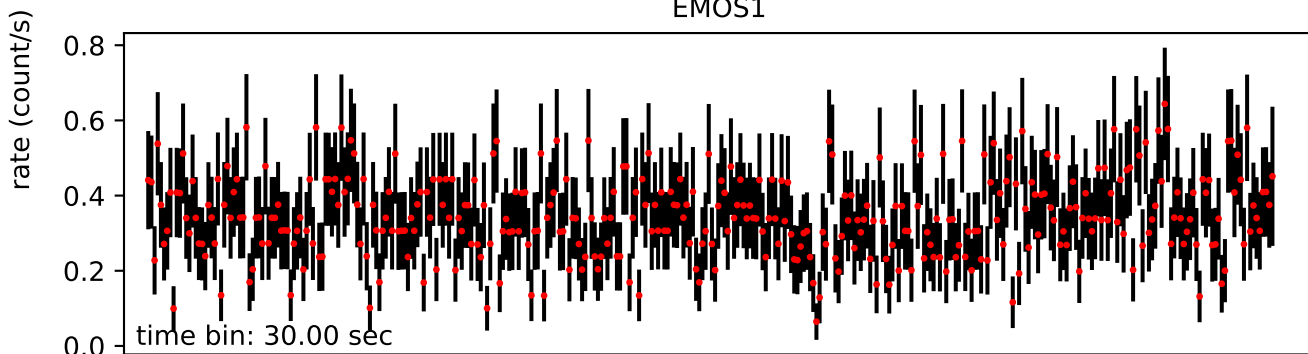

Merged TimeSeries

OBS_ID: 0151160201

EPIC SRCNUM: 1

RA,Dec: 18h26m15.0535s -14d50m53.2004s

EPN

EMOS1

EMOS2

RGS1+RGS2