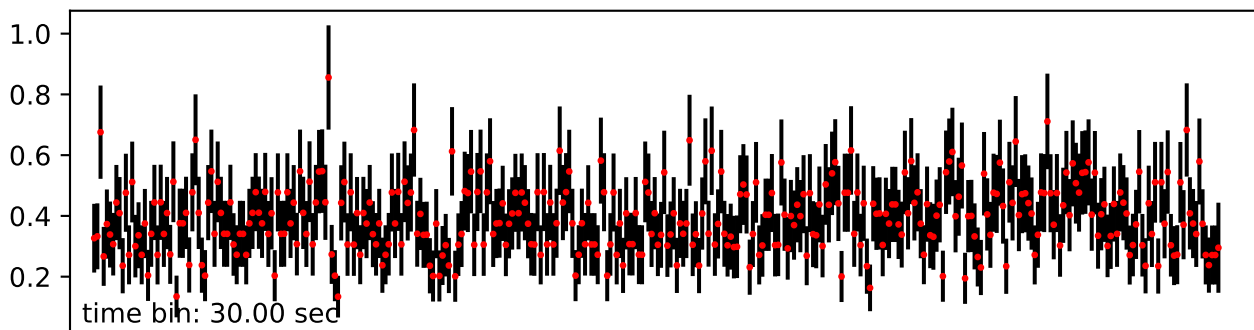

Merged TimeSeries

OBS_ID: 0151160201

EPIC SRCNUM: 1

RA,Dec: 18h26m15.0535s -14d50m53.2004s

EPN

EMOS1

EMOS2

RGS1+RGS2