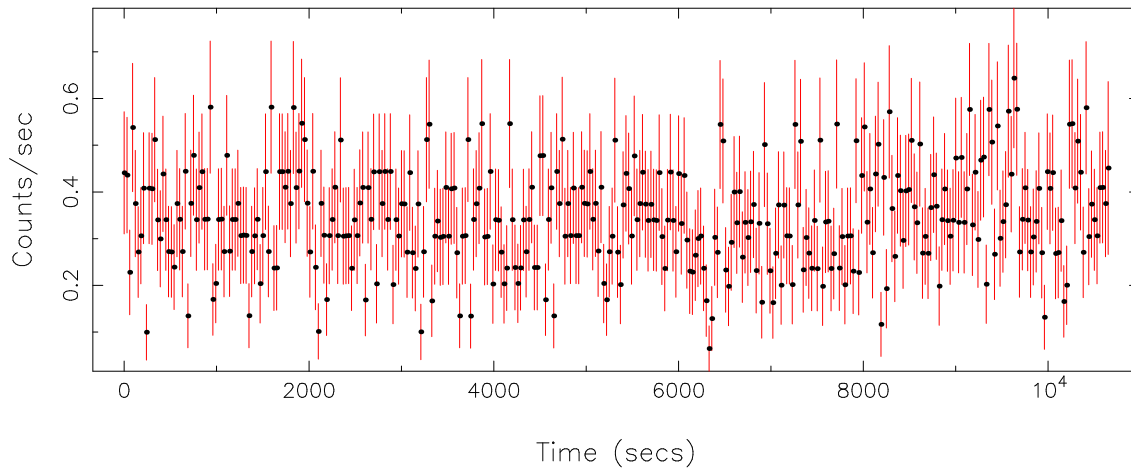

Filename: product/P0151160201M1S001SRCTSR8001.FIT

Obs. ID: 0151160201 (LS 5039)

Exp ID: M1S001

Source no.: 1

Source RA_corr: 18:26:15.05 (J2000)

Source Dec_corr: -14:50:53.2 (J2000)

Time series bin size: 30 secs

Plotted bin size: 30 secs

Time series start (MJD): 52706.3126277

Background subtracted time series

Mean Rate= 0.34554736

Background time series

Mean Rate= 4.8438×10^{-3}

GTI time series (histogram) and fractional exposure values (blue points)