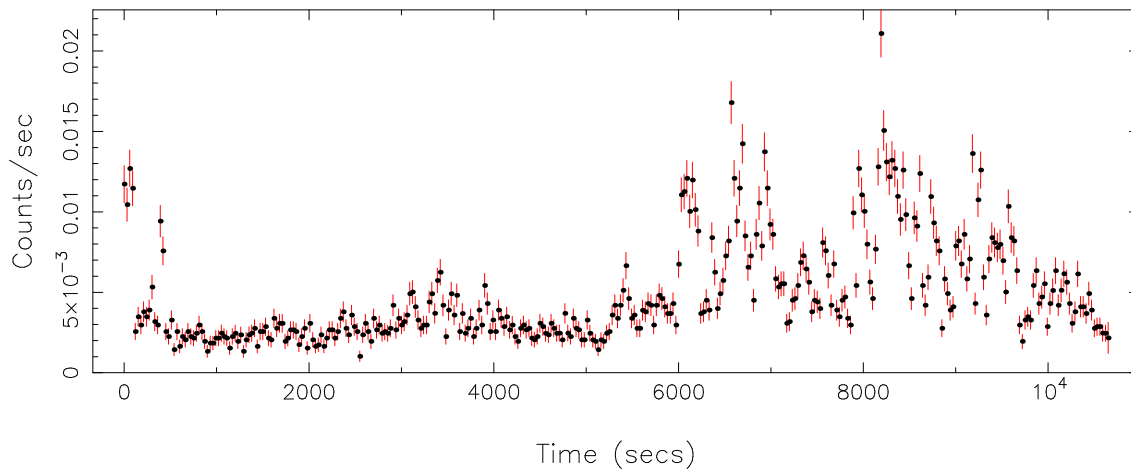

Plotted bin size: 30 secs

Time series start (MJD): 52706.3126277

Background subtracted time series

Mean Rate= 0.34554736

Background time series

Mean Rate= 4.8438×10^{-3}

GTI time series (histogram) and fractional exposure values (blue points)