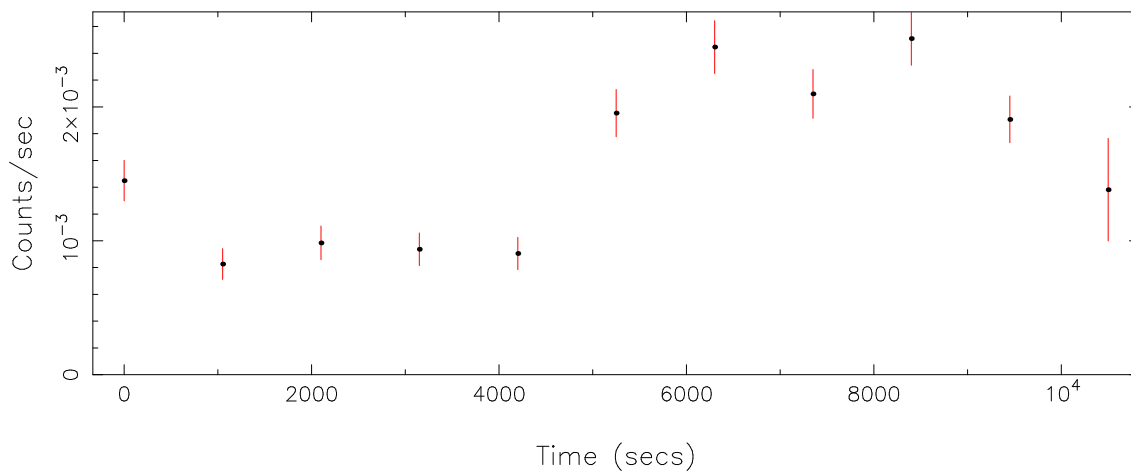

Plotted bin size: 1050 secs

Time series start (MJD): 52706.3185304

Background subtracted time series

Mean Rate= 4.34317×10^{-3}

Background time series

Mean Rate= 1.5818×10^{-3}

GTI time series (histogram) and fractional exposure values (blue points)