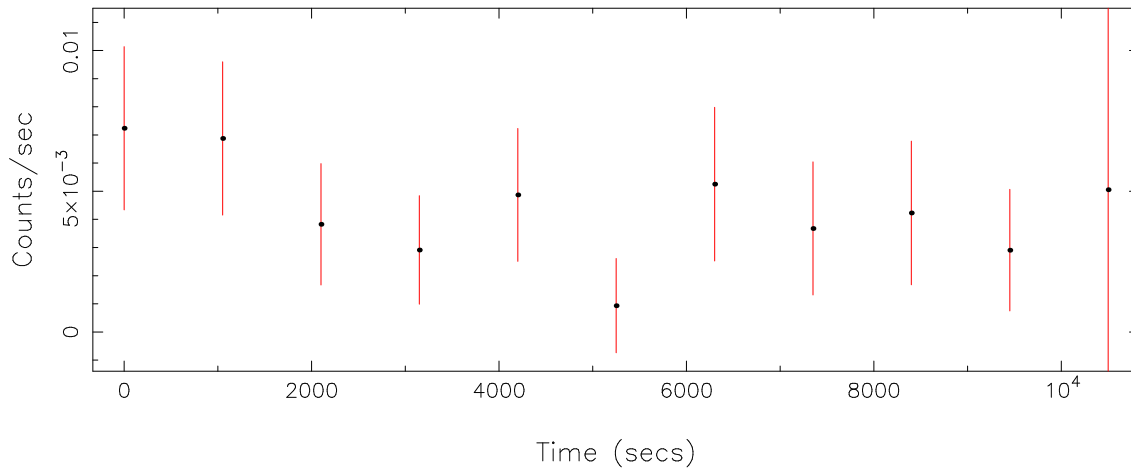

Filename: product/P0151160201M1S001SRCTSR8002.FIT

Obs. ID: 0151160201 (LS 5039)

Exp ID: M1S001

Source no.: 2

Source RA_corr: 18:25:38.80 (J2000)

Source Dec_corr: -14:45:5.7 (J2000)

Time series bin size: 1050 secs

Plotted bin size: 1050 secs

Time series start (MJD): 52706.3185304

Background subtracted time series

Mean Rate= 4.34317×10^{-3}

Background time series

Mean Rate= 1.5818×10^{-3}

GTI time series (histogram) and fractional exposure values (blue points)