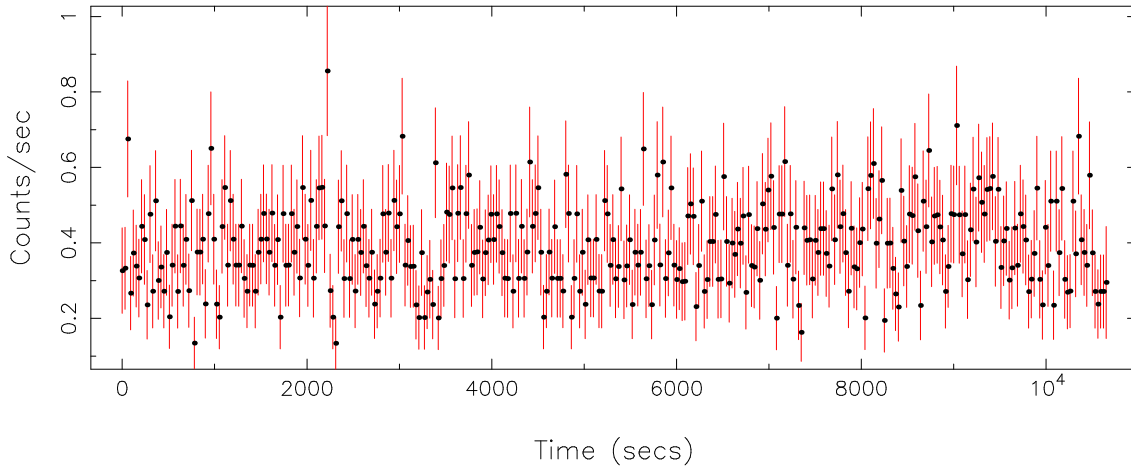

Filename: product/P0151160201M2S002SRCTSR8001.FIT
 Obs. ID: 0151160201 (LS 5039)
 Exp ID: M2S002
 Source no.: 1
 Source RA_corr: 18:26:15.05 (J2000)
 Source Dec_corr: -14:50:53.2 (J2000)
 Time series bin size: 30 secs
 Plotted bin size: 30 secs
 Time series start (MJD): 52706.3126231

Background subtracted time series

Mean Rate= 0.39332452

Background time series

Mean Rate= 4.61908×10^{-3}

GTI time series (histogram) and fractional exposure values (blue points)