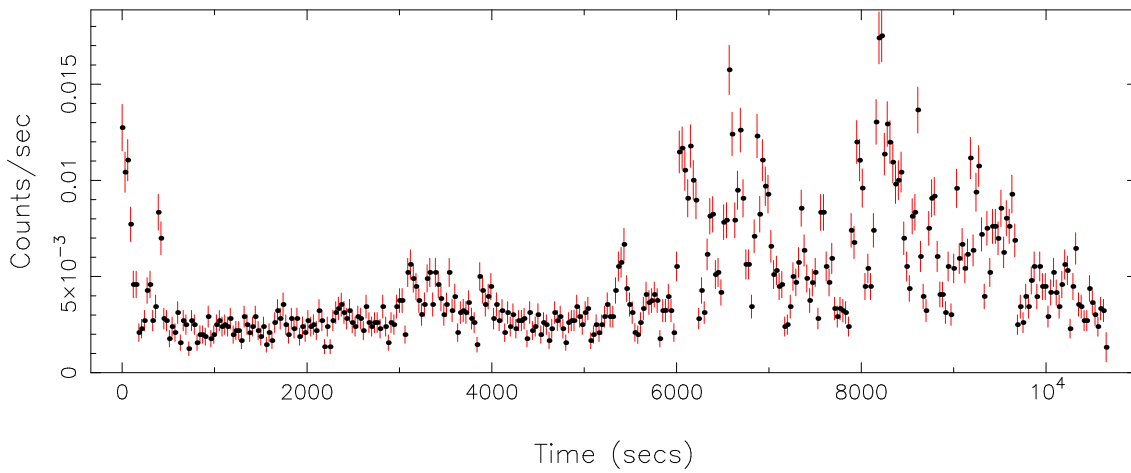

Filename: product/P0151160201M2S002SRCTSR8001.FIT
 Obs. ID: 0151160201 (LS 5039)
 Exp ID: M2S002
 Source no.: 1
 Source RA_corr: 18:26:15.05 (J2000)
 Source Dec_corr: -14:50:53.2 (J2000)
 Time series bin size: 30 secs
 Plotted bin size: 30 secs
 Time series start (MJD): 52706.3126231

Background subtracted time series

Mean Rate= 0.39332452

Background time series

Mean Rate= 4.61908×10^{-3}

GTI time series (histogram) and fractional exposure values (blue points)